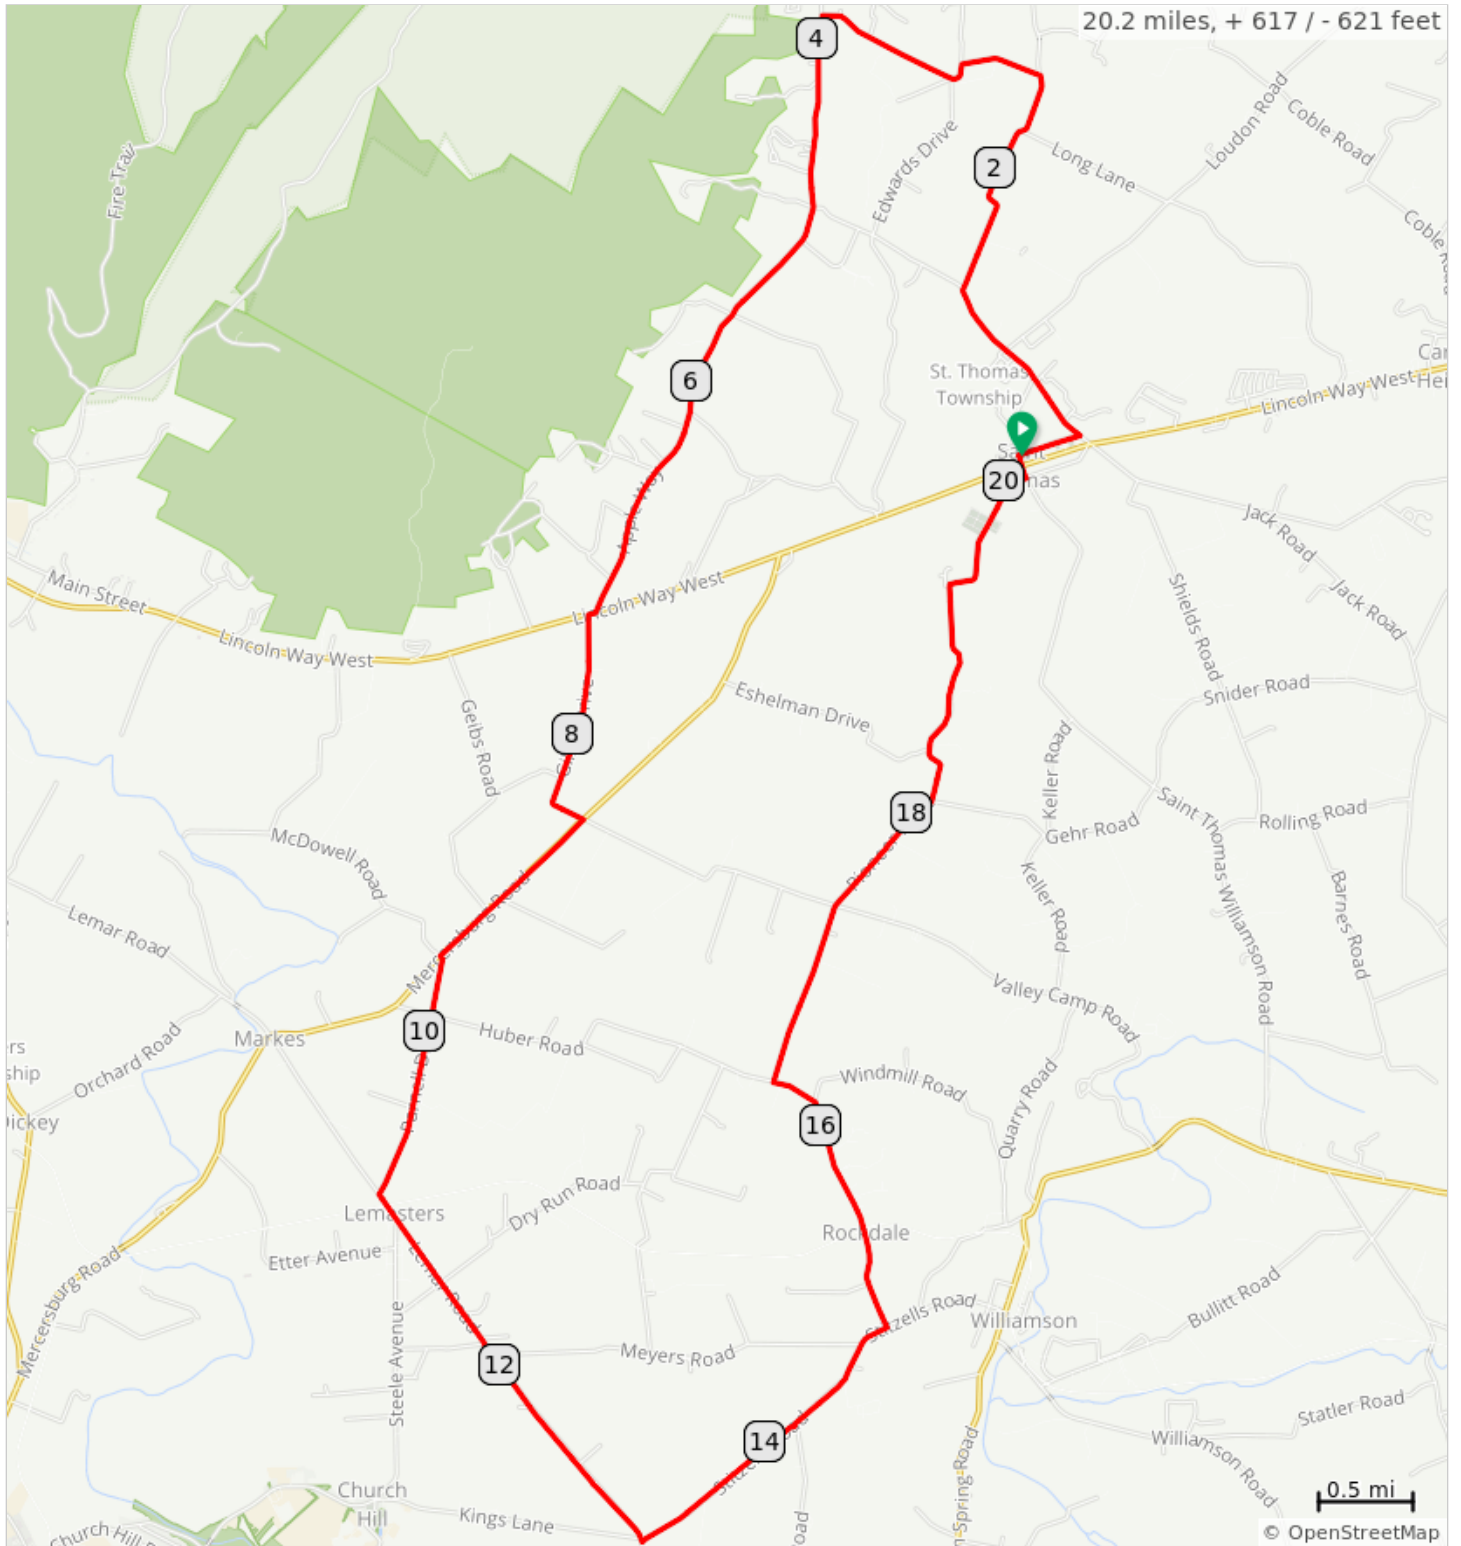

FCC St Thomas C 2022

Dist	Note
0.0	Start of route
0.3	L out of parking lot onto Schoolhouse lane (alley), then turn L onto St Thomas-Edenville Rd
2.6	L onto Mountain Brook Road
3.0	L to stay on Mountain Brook Rd
3.9	L onto Apple Way
3.9	CAUTION: AB riders coming from R
7.3	R onto Lincoln Way West, US 30
7.4	L onto Gillan Drive
8.6	Sharp R onto Mercersburg Road, PA 416
9.6	L onto Parnell Drive
10.9	L onto Lemar Road
13.2	Sharp L onto Stitzells Road
14.9	L onto Rockdale Road
16.4	R onto Pioneer Drive
20.0	R onto Village Ln
20.1	L onto St Thomas Williamson Rd

20.1 miles. +602/-618 feet

Dist	Note
20.2	Straight across RT 30, then R back into school parking lot.
20.2	End of route

0.1 miles. +0/-0 feet