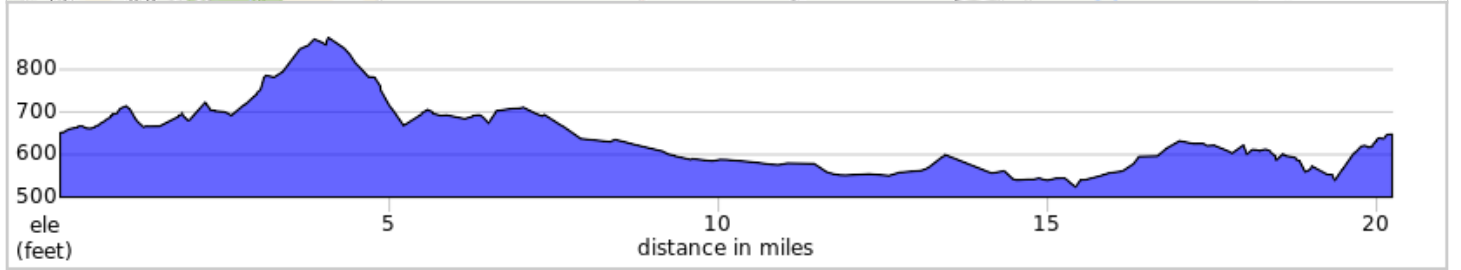

FCC St Thomas C 2022

Dist	Note
0.0	Start of route
0.3	L out of parking lot onto Schoolhouse lane (alley), then turn L onto St Thomas-Edenville Rd
2.6	L onto Mountain Brook Road
3.0	L to stay on Mountain Brook Rd
3.9	L onto Apple Way
3.9	CAUTION: AB riders coming from R
7.3	R onto Lincoln Way West, US 30
7.4	L onto Gillan Drive
8.6	Sharp R onto Mercersburg Road, PA 416
9.6	L onto Parnell Drive
10.9	L onto Lemar Road
13.2	Sharp L onto Stitzells Road
14.9	L onto Rockdale Road
16.4	R onto Pioneer Drive
20.0	R onto Village Ln
20.1	L onto St Thomas Williamson Rd

20.1 miles. +602/-618 feet

Dist	Note
20.2	Straight across RT 30, then R back into school parking lot.
20.2	End of route

0.1 miles. +0/-0 feet