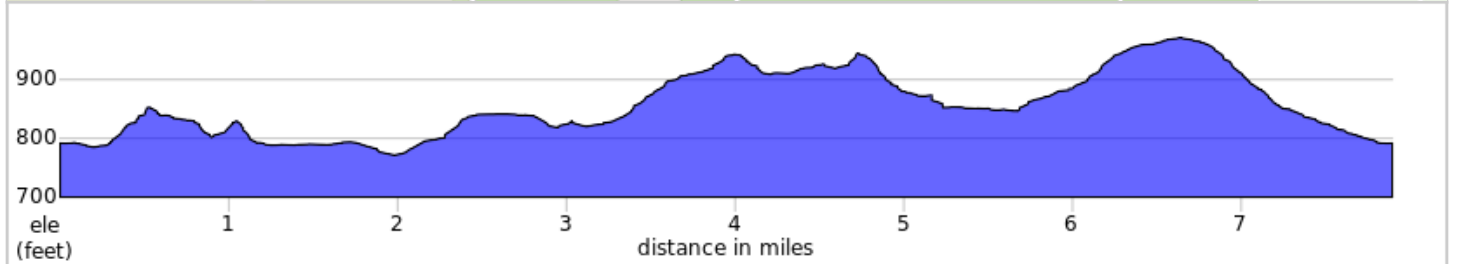

# FCC Cleversburg E R 2024

Dist	Note
0.0	Start of route
0.1	R out of parking lot and then turn L to stay on Cleversburg Rd
0.3	L onto Gilbert Rd
1.2	Straight across Whitmer Rd
1.5	Straight across S High Mountain Estates and Continue onto High Rd
2.7	R onto Strohm Rd/T324
4.0	R onto Walnut Dale Rd
4.1	L to stay on Walnut Dale Rd
5.7	L onto Whitmer Rd
7.1	R onto White House Rd
7.8	L onto Cleversburg Rd and back to parking lot
7.9	End of route

7.9 miles. +448/-448 feet

---