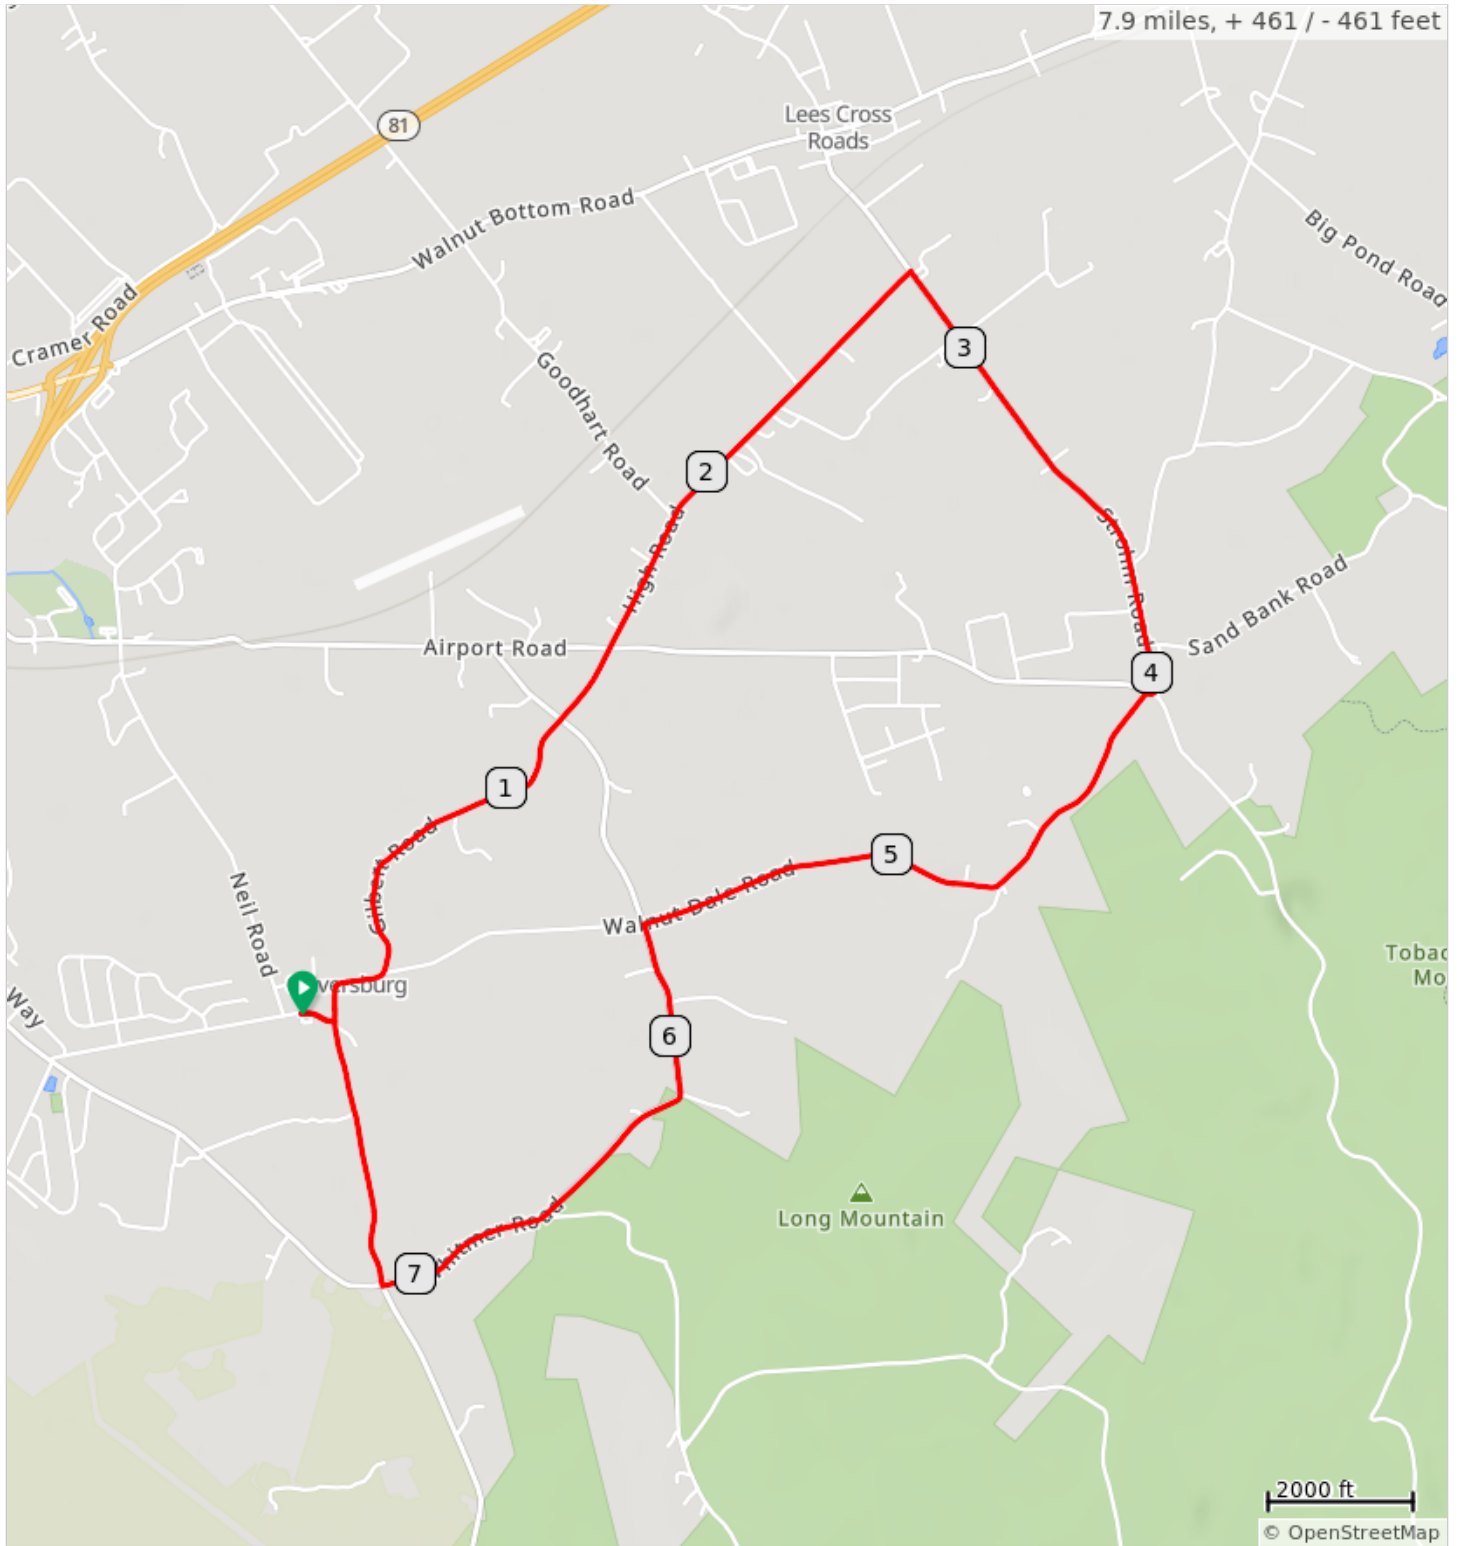

# FCC Cleversburg E R 2024

Dist	Note
0.0	Start of route
0.1	R out of parking lot and then turn L to stay on Cleversburg Rd
0.3	L onto Gilbert Rd
1.2	Straight across Whitmer Rd
1.5	Straight across S High Mountain Estates and Continue onto High Rd
2.7	R onto Strohm Rd/T324
4.0	R onto Walnut Dale Rd
4.1	L to stay on Walnut Dale Rd
5.7	L onto Whitmer Rd
7.1	R onto White House Rd
7.8	L onto Cleversburg Rd and back to parking lot
7.9	End of route

7.9 miles. +448/-448 feet

---