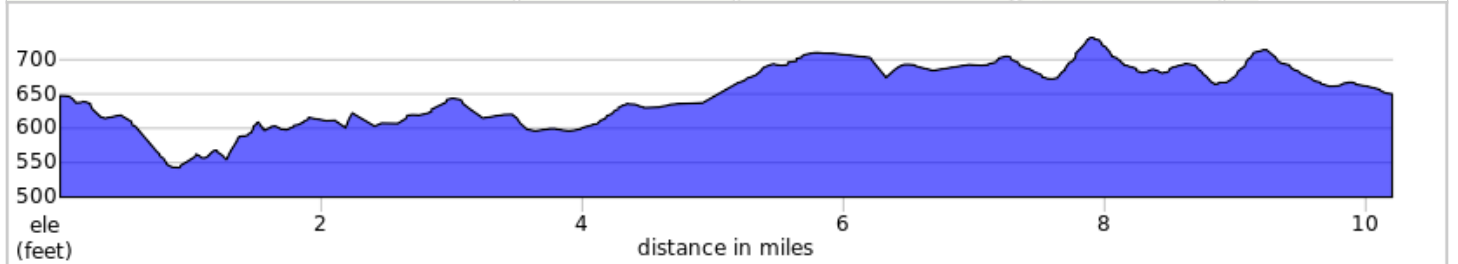

# FCC St Thomas DE R 2023

FCC St Thomas DE R 2023

Dist	Note
0.0	Start of route
0.0	R out of parking lot onto School House Rd
0.1	Straight across Rt 30 onto St Thomas Williamson Rd
0.1	R onto Village Ln
0.2	L onto Pioneer Dr
2.8	R onto Brandts Church Rd
4.3	Straight across Rt 416 onto Gillan Dr
5.5	R onto US-30 E
5.5	L onto Apple Way
7.8	R onto Summerswood Dr
8.2	R onto Diehls Woods Rd
8.9	R onto St Thomas-Edenville Rd
9.9	L of Schoolhouse Rd E and back to parking lot
10.2	End of route

10.2 miles. +374/-369 feet