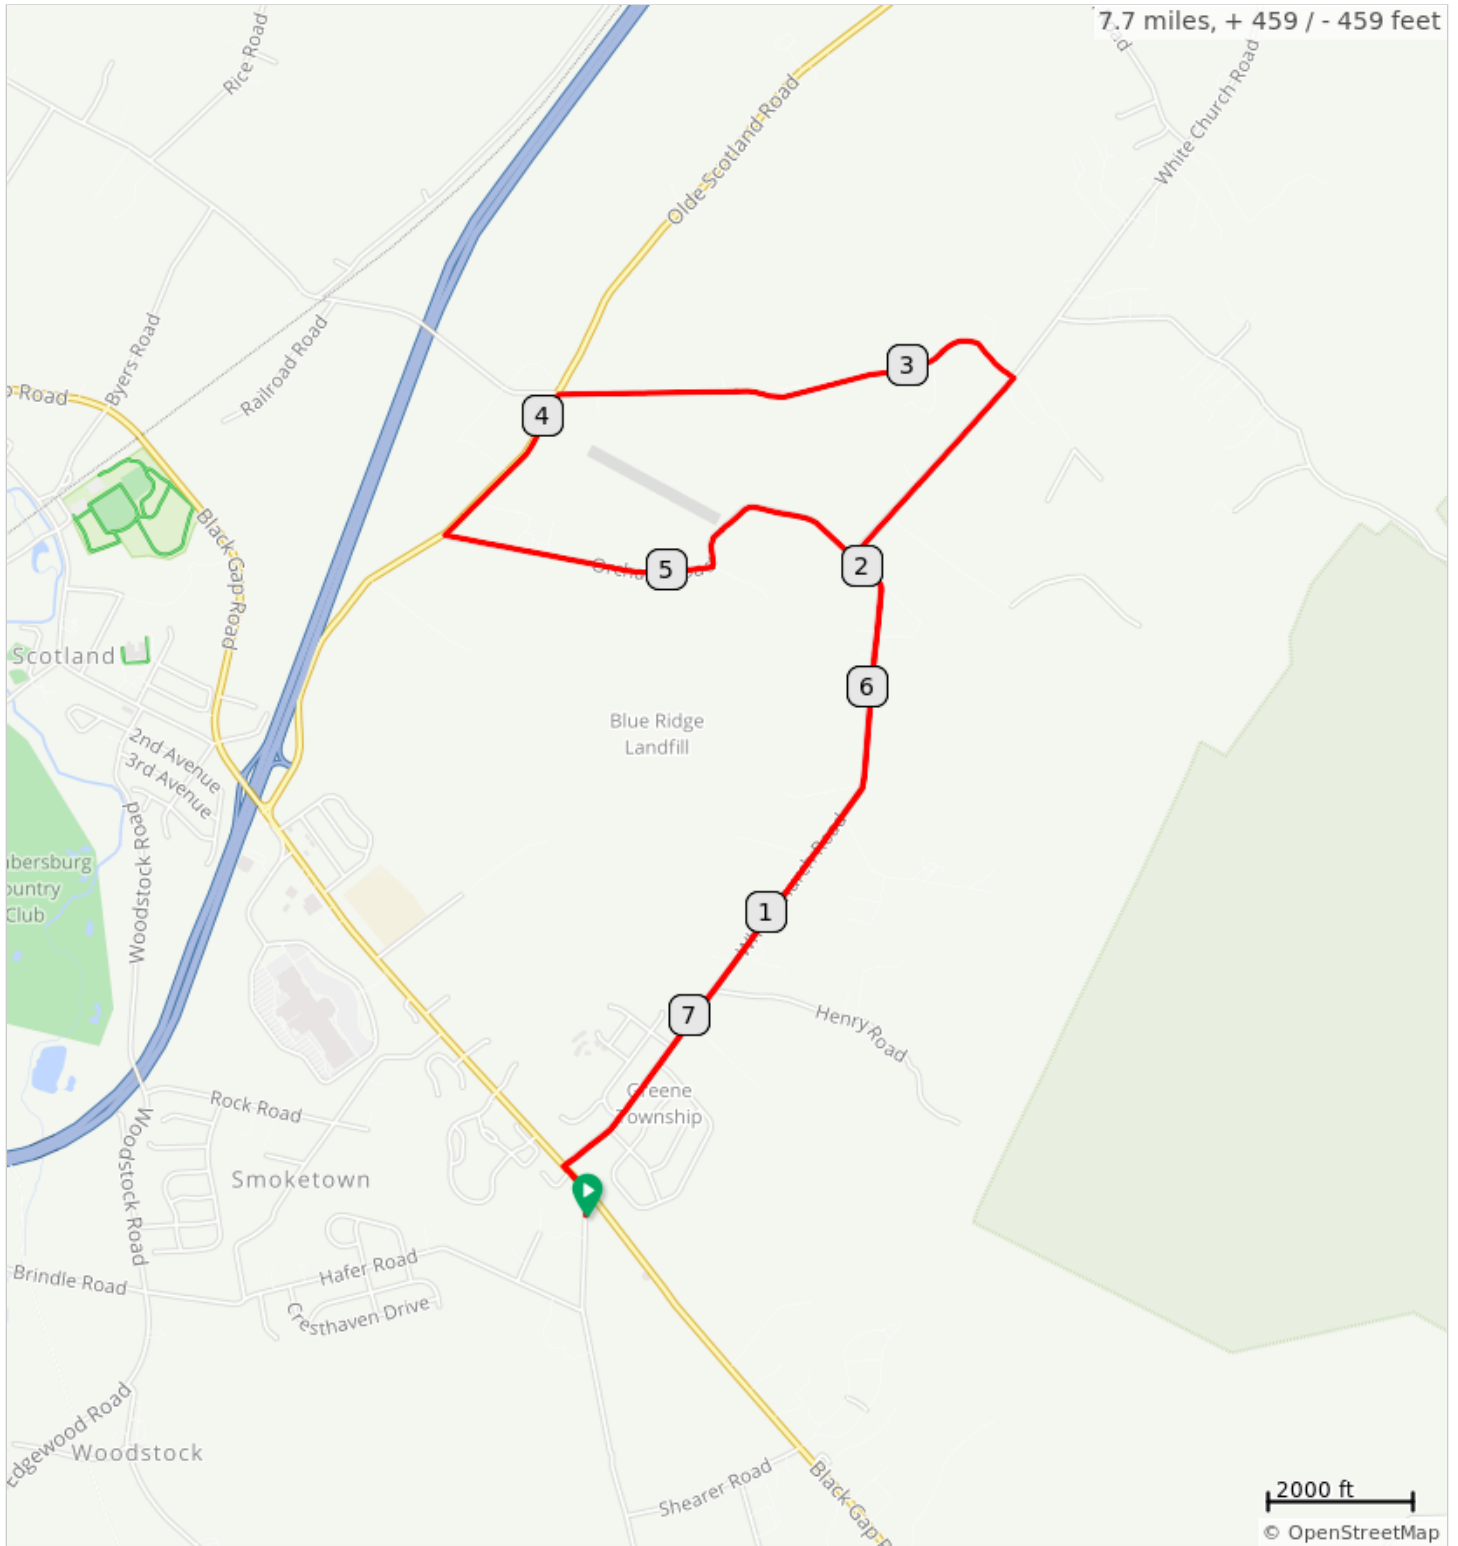

FCC Mt Pleasant E 2022

Dist	Note
0.0	Start of route
0.1	L out of church parking lot, then slight L onto PA-997 N
0.2	R onto White Church Rd
2.0	R to stay on White Church Rd
2.7	L onto Coldsmith Rd
3.9	L onto PA-696 S
4.4	L onto Orchard Rd
5.6	Continue straight onto White Church Rd
7.5	L onto PA-997 S
7.6	Slight R onto Mt Pleasant Rd and back to Church
7.7	End of route

7.7 miles. +442/-442 feet