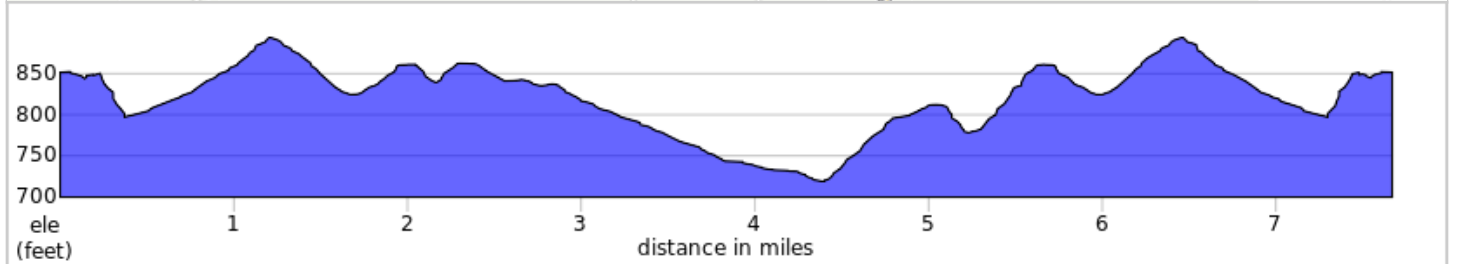

FCC Mt Pleasant E 2022

Dist	Note
0.0	Start of route
0.1	L out of church parking lot, then slight L onto PA-997 N
0.2	R onto White Church Rd
2.0	R to stay on White Church Rd
2.7	L onto Coldsmith Rd
3.9	L onto PA-696 S
4.4	L onto Orchard Rd
5.6	Continue straight onto White Church Rd
7.5	L onto PA-997 S
7.6	Slight R onto Mt Pleasant Rd and back to Church
7.7	End of route

7.7 miles. +442/-442 feet