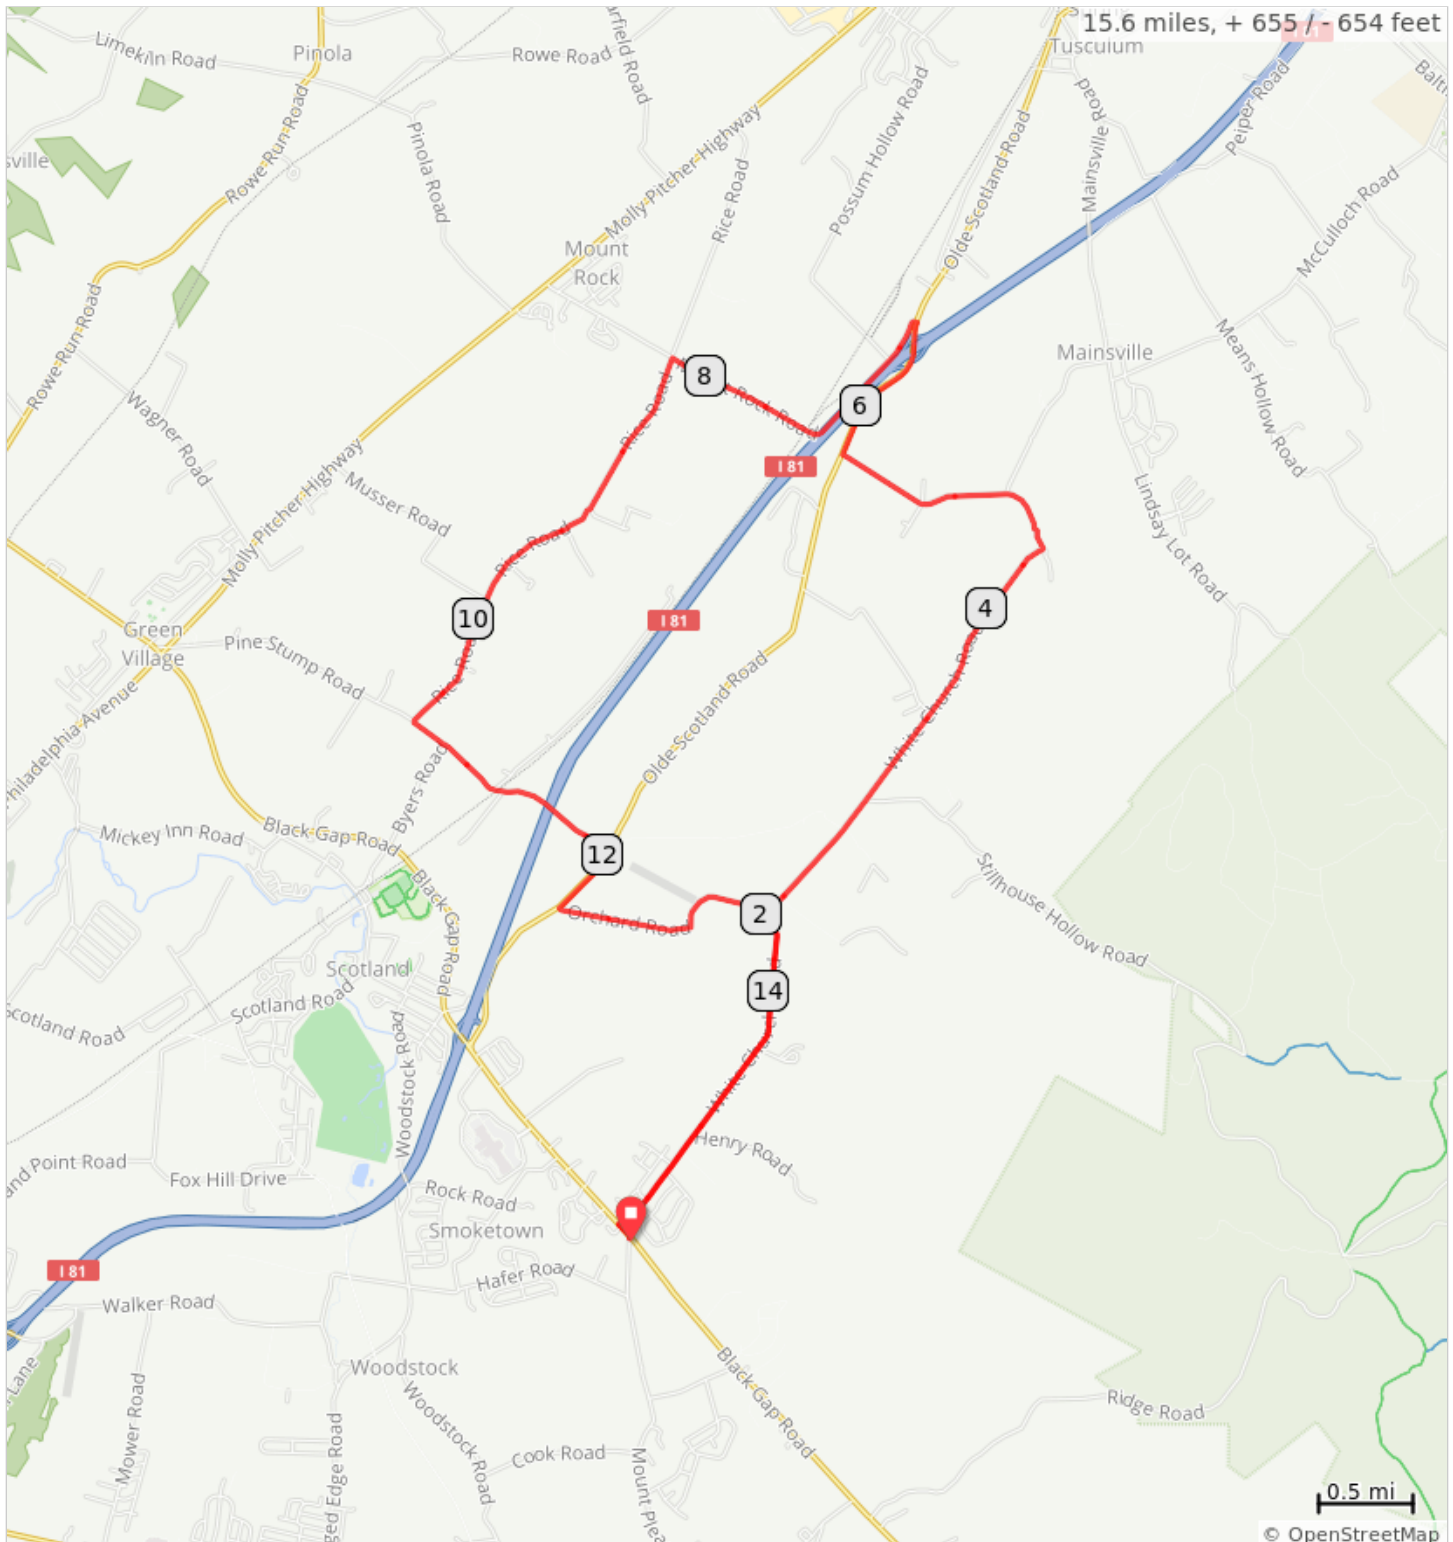

FCC Mt Pleasant D 2019

Dist	Type	Note
0.0	←	L onto Black Gap Road, PA 997
0.1	→	R onto White Church Road
2.0	→	Slight R to stay on White Church Road
4.8	←	L onto Woods Road
5.7	→	R onto Olde Scotland Road, PA 696
6.6	←	L onto Mount Rock Road
8.2	←	L onto Rice Road
10.8	←	L onto Pine Stump Road
11.9	→	Sharp R onto Olde Scotland Road, PA 696
12.4	←	L onto Orchard Road
13.6	→	R onto White Church Road
15.5	←	L onto Black Gap Road, PA 997
15.6	→	R back into church parking lot

15.5 miles. +648/-651 feet