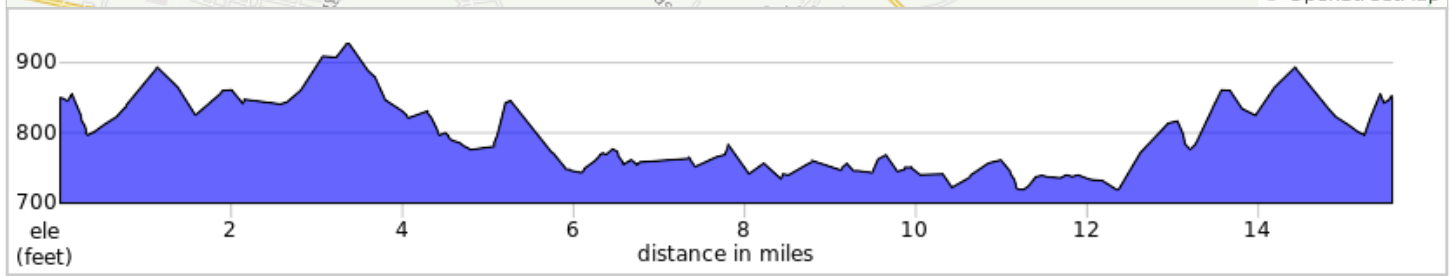

FCC Mt Pleasant D 2019

Dist	Type	Note
0.0	←	L onto Black Gap Road, PA 997
0.1	→	R onto White Church Road
2.0	→	Slight R to stay on White Church Road
4.8	←	L onto Woods Road
5.7	→	R onto Olde Scotland Road, PA 696
6.6	←	L onto Mount Rock Road
8.2	←	L onto Rice Road
10.8	←	L onto Pine Stump Road
11.9	→	Sharp R onto Olde Scotland Road, PA 696
12.4	←	L onto Orchard Road
13.6	→	R onto White Church Road
15.5	←	L onto Black Gap Road, PA 997
15.6	→	R back into church parking lot

15.5 miles. +648/-651 feet