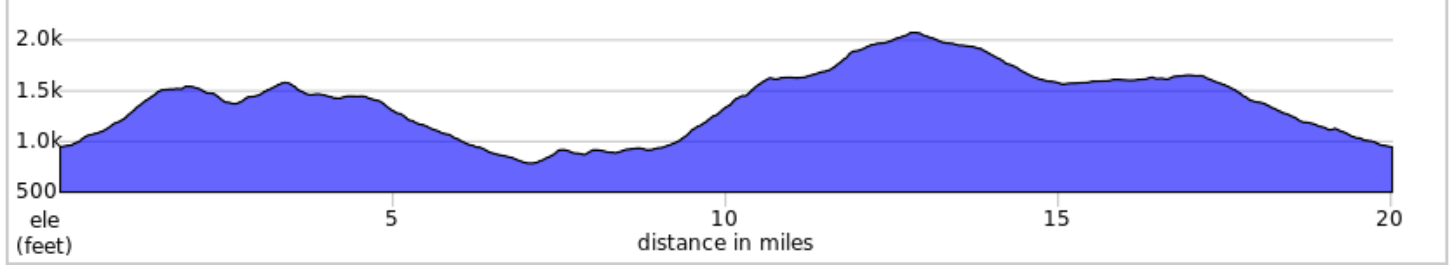

# FCC Mont Alto G 2023

Dist	Note
0.0	Start of route
0.0	L out of parking lot and L onto Mont Alto Rd/ Rt 233
0.2	R onto Oak Rd
3.4	R onto Wirt Road
4.2	Keep L onto Wirt Road
5.3	Slight R onto Wirt Road
7.2	Straight onto gravel SCS Camp Road
7.2	L onto Chickadee Trail
8.7	L onto Rattlesnake Run Road
9.0	Sharp R onto Old Forge Road
9.3	L onto Swift Run Road
12.2	R onto fire road @ intersection( top of climb), go around gate, and continue up to reach fire tower
12.8	Slight L to go up to fire tower. go around the fire tower, and return to intersection at Swift Run road
13.5	R onto Snowy Mountain Road
15.1	L onto Waterline Trail

15.1 miles. +2189/-1562 feet

Dist	Note
16.4	R onto short connector trail and then L onto double track . Follow to Staley Rd
17.2	R onto Staley Road
19.2	L onto PA-233 S, follow down the hill, and turn R onto Campus Drive into parking lot
20.0	End of route

5.0 miles. +45/-732 feet