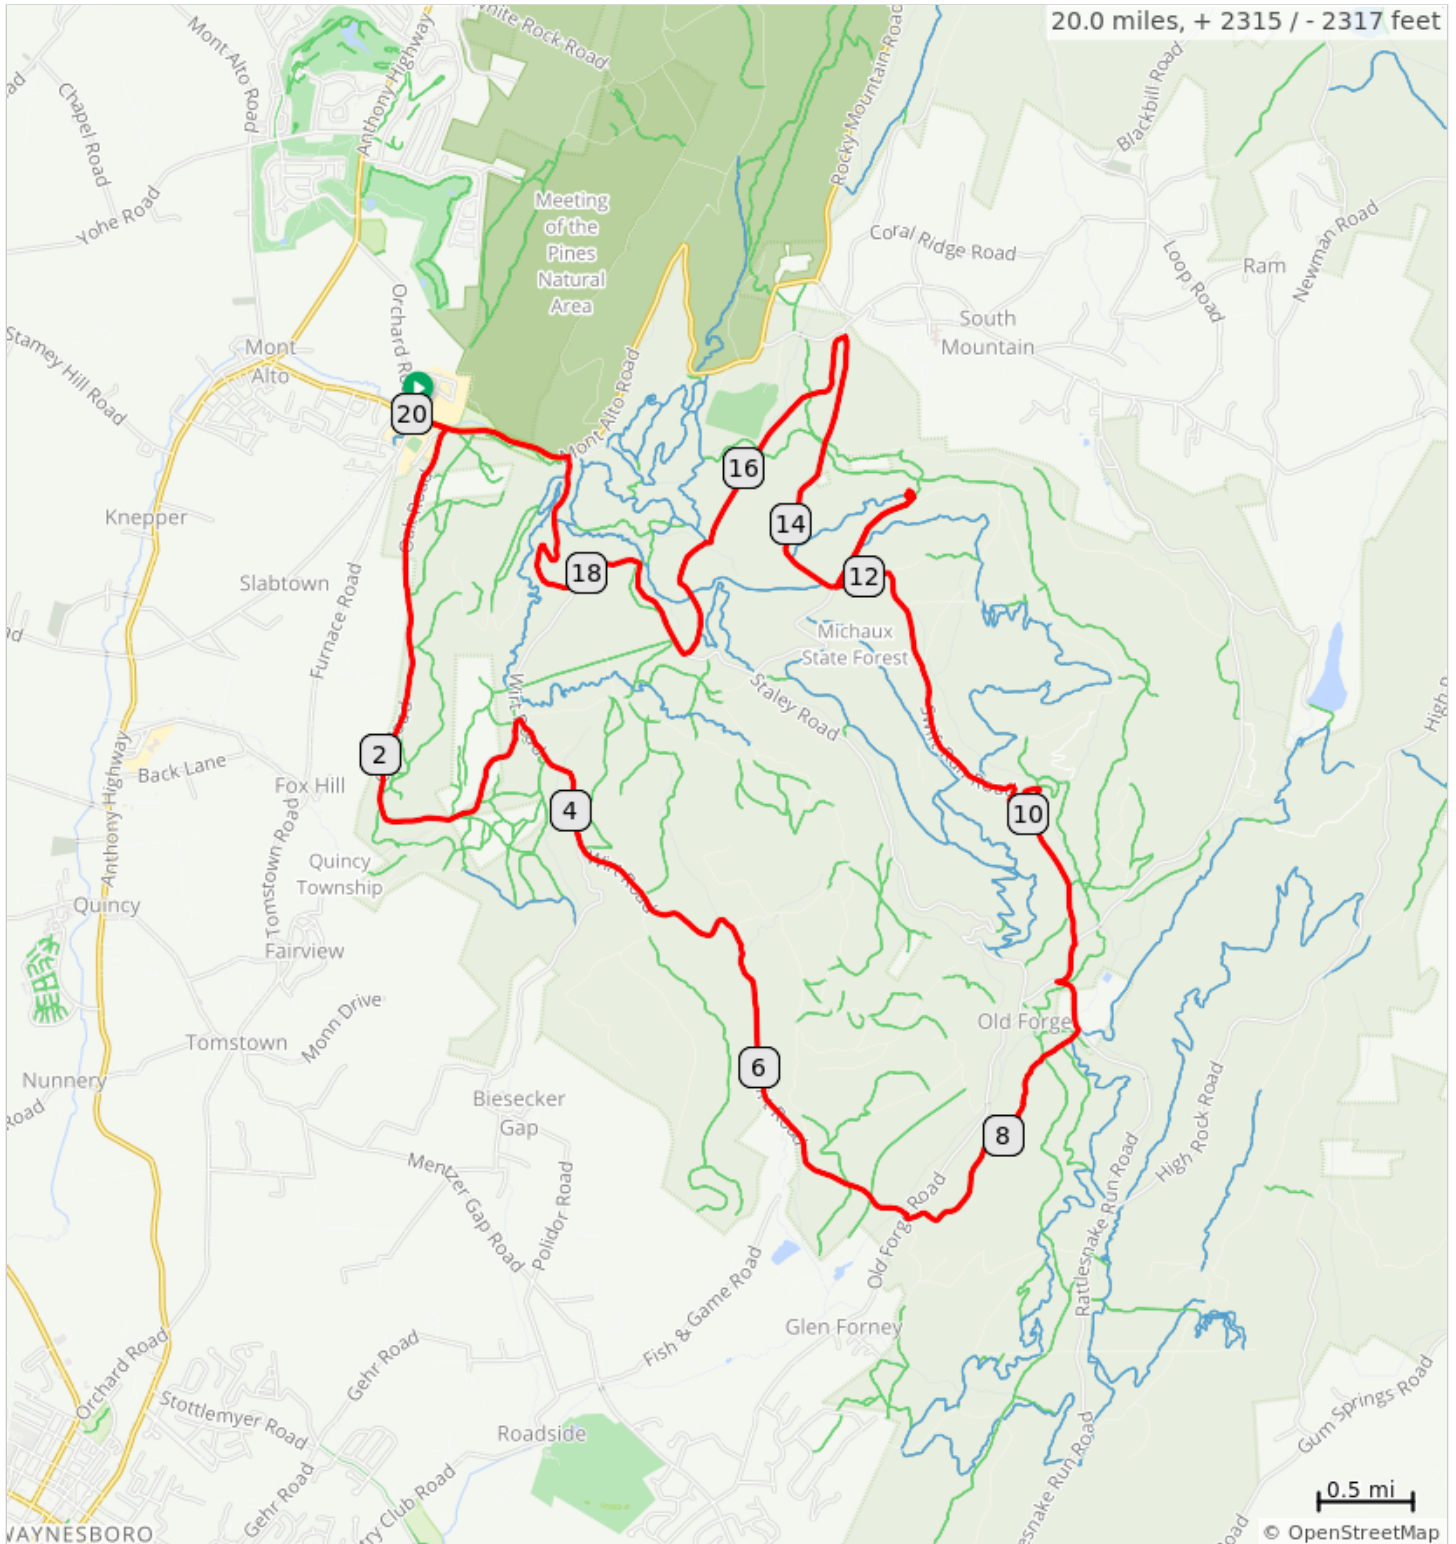

# FCC Mont Alto G 2023

Dist	Note
0.0	Start of route
0.0	L out of parking lot and L onto Mont Alto Rd/ Rt 233
0.2	R onto Oak Rd
3.4	R onto Wirt Road
4.2	Keep L onto Wirt Road
5.3	Slight R onto Wirt Road
7.2	Straight onto gravel SCS Camp Road
7.2	L onto Chickadee Trail
8.7	L onto Rattlesnake Run Road
9.0	Sharp R onto Old Forge Road
9.3	L onto Swift Run Road
12.2	R onto fire road @ intersection( top of climb), go around gate, and continue up to reach fire tower
12.8	Slight L to go up to fire tower. go around the fire tower, and return to intersection at Swift Run road
13.5	R onto Snowy Mountain Road
15.1	L onto Waterline Trail

15.1 miles. +2189/-1562 feet

Dist	Note
16.4	R onto short connector trail and then L onto double track . Follow to Staley Rd
17.2	R onto Staley Road
19.2	L onto PA-233 S, follow down the hill, and turn R onto Campus Drive into parking lot
20.0	End of route

5.0 miles. +45/-732 feet