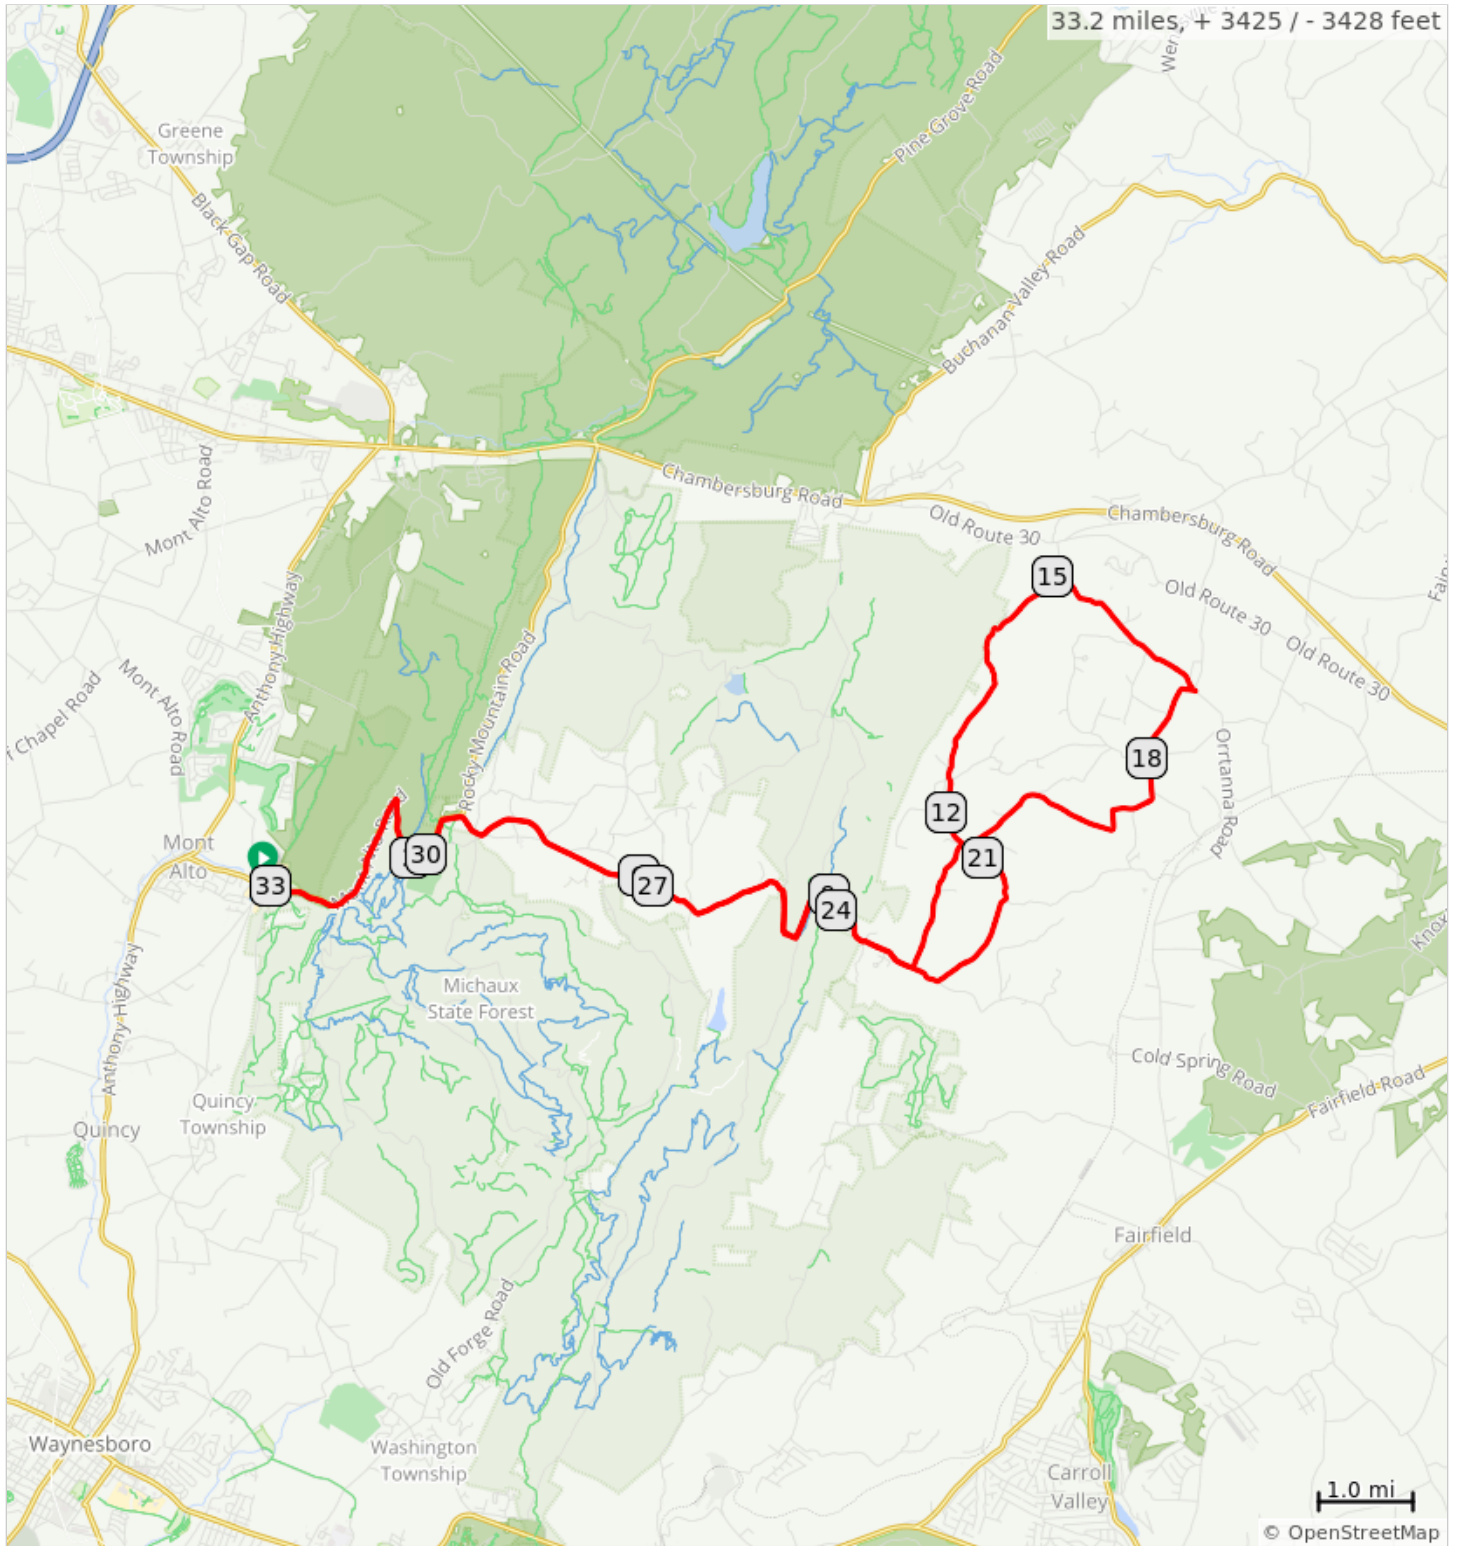

FCC Mont Alto A 2022

Dist	Note
0.0	Start of route
0.0	Sharp L out of park, then L onto Mont Alto Rd, PA 233
2.2	R at hairpin turn to stay on PA 233
3.8	Stay straight, becomes South Mountain Rd
6.6	Continue Straight, becomes Cold Spring Rd
10.2	L onto Mount Carmel Road
11.6	L onto Green Ridge Road
15.1	R onto Bingaman Road
17.0	Sharp R onto Scott School Road
18.3	Continue straight onto Mount Carmel Road
20.7	L onto Jack Road
21.5	Continue straight onto Moritz Road
22.7	R onto Cold Spring Road
29.4	Continue straight onto Mont Alto Rd, Rt 233
33.2	Sharp R onto Campus Drive
33.2	End of route

33.2 miles. +3401/-3403 feet