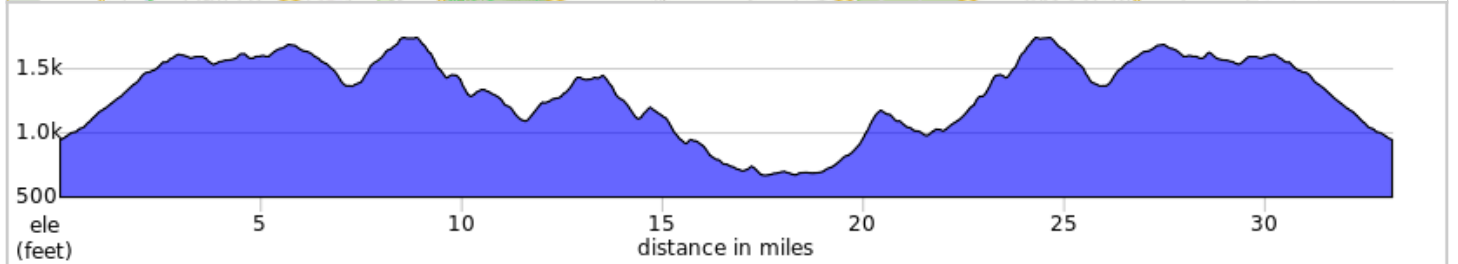

FCC Mont Alto A 2022

Dist	Note
0.0	Start of route
0.0	Sharp L out of park, then L onto Mont Alto Rd, PA 233
2.2	R at hairpin turn to stay on PA 233
3.8	Stay straight, becomes South Mountain Rd
6.6	Continue Straight, becomes Cold Spring Rd
10.2	L onto Mount Carmel Road
11.6	L onto Green Ridge Road
15.1	R onto Bingaman Road
17.0	Sharp R onto Scott School Road
18.3	Continue straight onto Mount Carmel Road
20.7	L onto Jack Road
21.5	Continue straight onto Moritz Road
22.7	R onto Cold Spring Road
29.4	Continue straight onto Mont Alto Rd, Rt 233
33.2	Sharp R onto Campus Drive
33.2	End of route

33.2 miles. +3401/-3403 feet