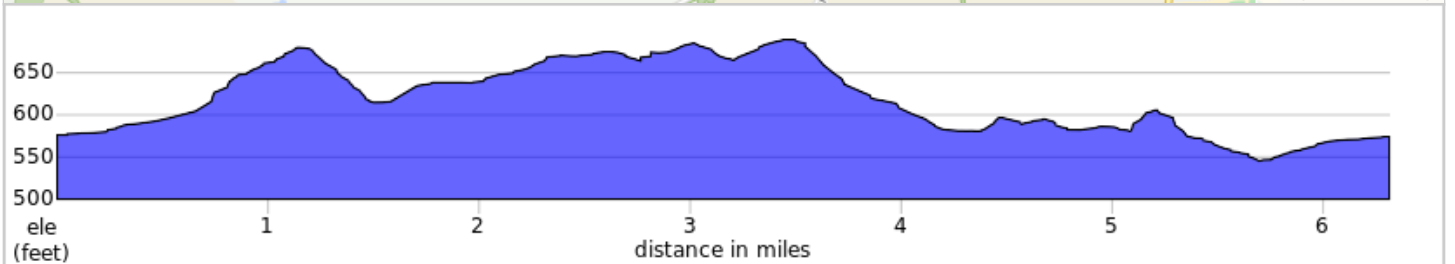

FCC Mercersburg E 2020

6.3 miles, + 279 / - 281 feet

Dist	Type	Note
0.0		Start of route
0.3		L out of Lions Club parking lot, then turn R onto Mt Pleasant Rd
2.0		R onto Charlestown Rd
2.8		L onto Karper Rd
2.8		R onto Charlestown Rd
3.5		R onto Johnstons Ln
5.4		R onto Faust St
5.6		L onto Veterans Way
5.6		R onto Buchanan Trail W/N Main St
5.8		R onto N Park Ave
6.3		L into Lions Club parking lot
6.3		End of route

6.3 miles. +266/-269 feet