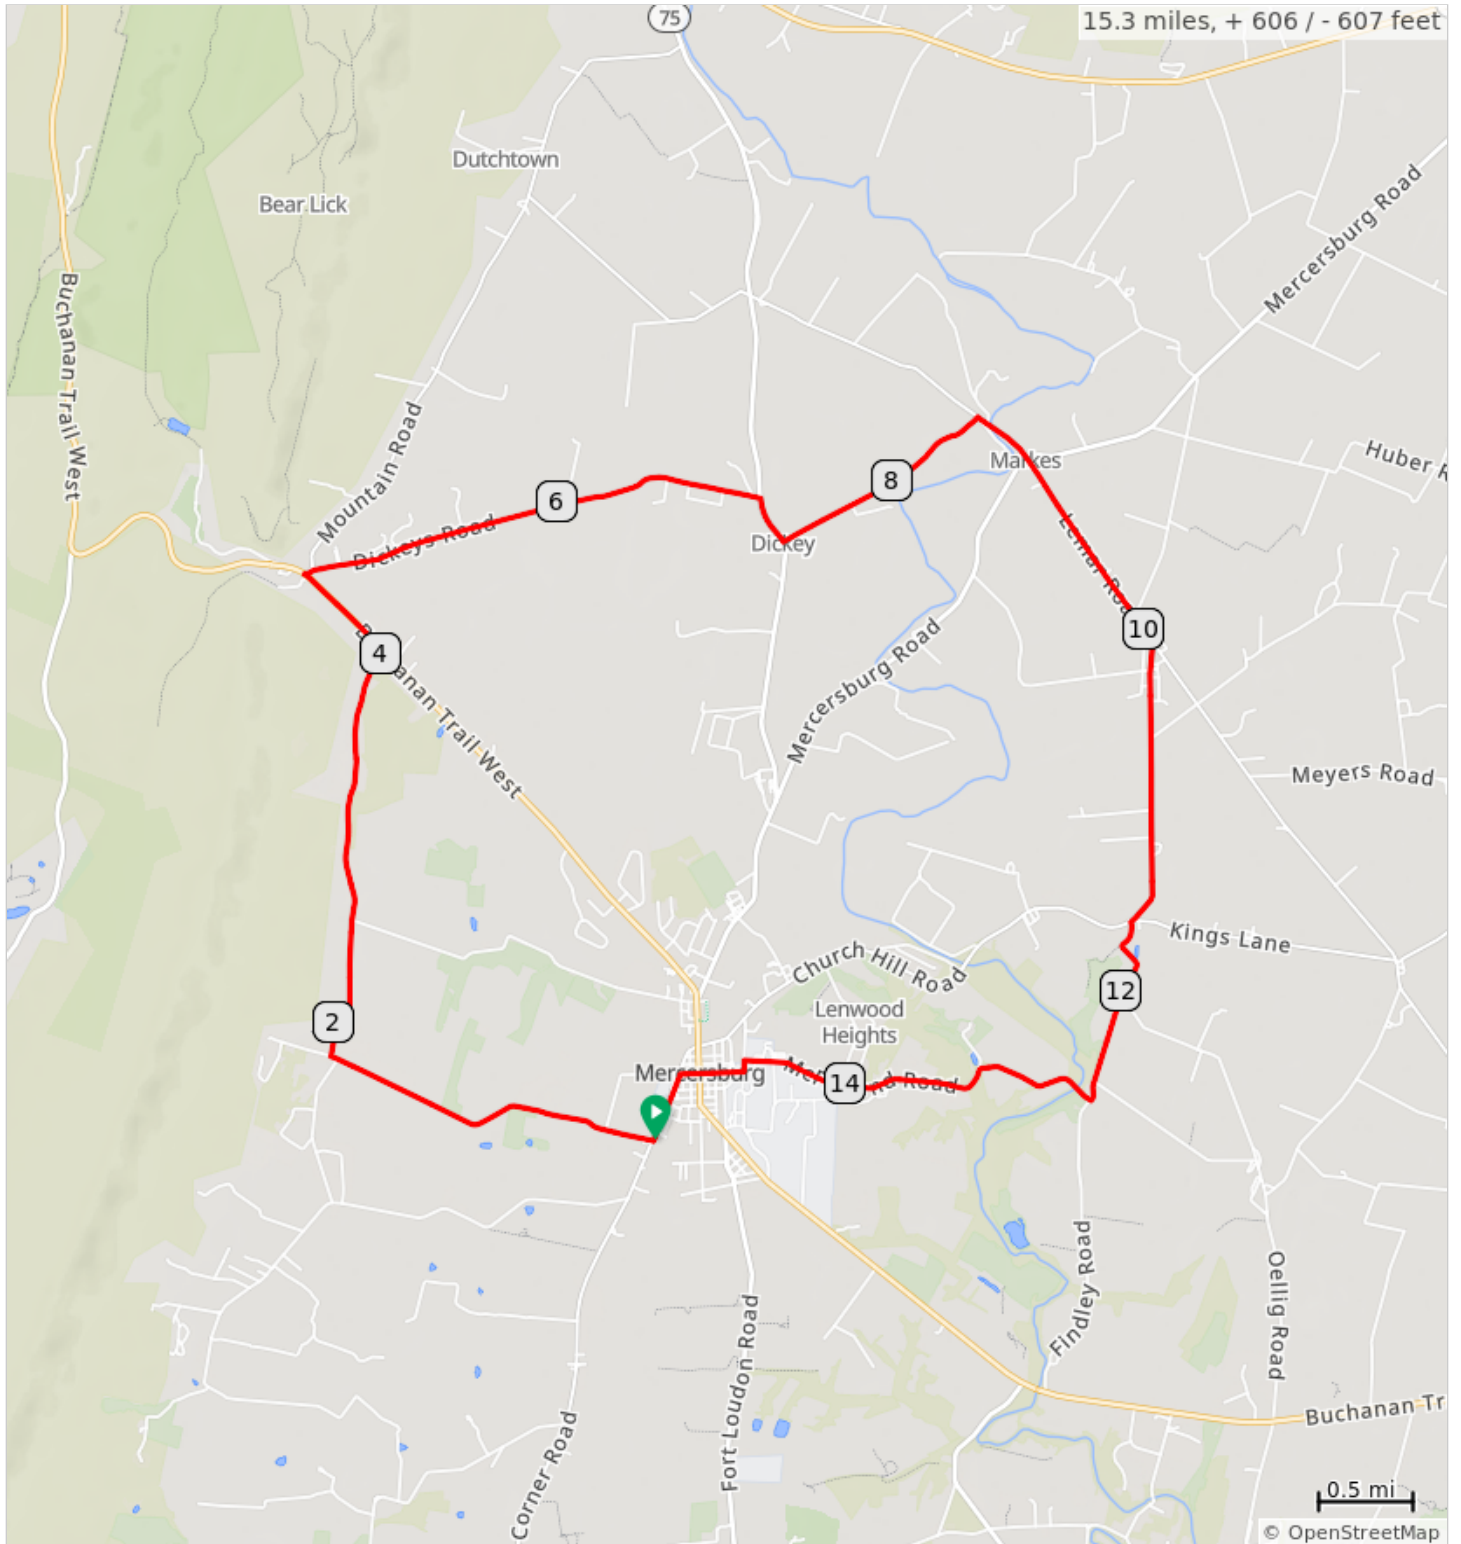

FCC Mercersburg D 2024

Dist	Note
0.0	Start of route
0.0	L out of Lions Club parking lot
0.0	R on Karper Rd
1.8	R onto Charlestown Road
4.0	L onto Buchanan Trail West, PA 16
4.6	Sharp R onto Mountain Road
4.7	R on Dickeys Rd
7.1	R onto PA-75 S
7.3	L onto Orchard Rd
8.5	R on Lemar Rd
8.9	Straight across Rt 416 Mercersburg Rd
10.1	Slight R onto Steele Avenue
11.6	Slight L, becomes Findley Road
12.6	R onto McFarland Road
14.6	L onto Rutledge Road
14.6	R onto East Seminary Street
14.9	Straight across Rt 16, Buchanan Trail W

14.9 miles. +582/-596 feet

Dist	Note
15.0	L onto South Park Avenue
15.3	L into Lions Club parking lot
15.3	End of route

0.5 miles. +4/-0 feet