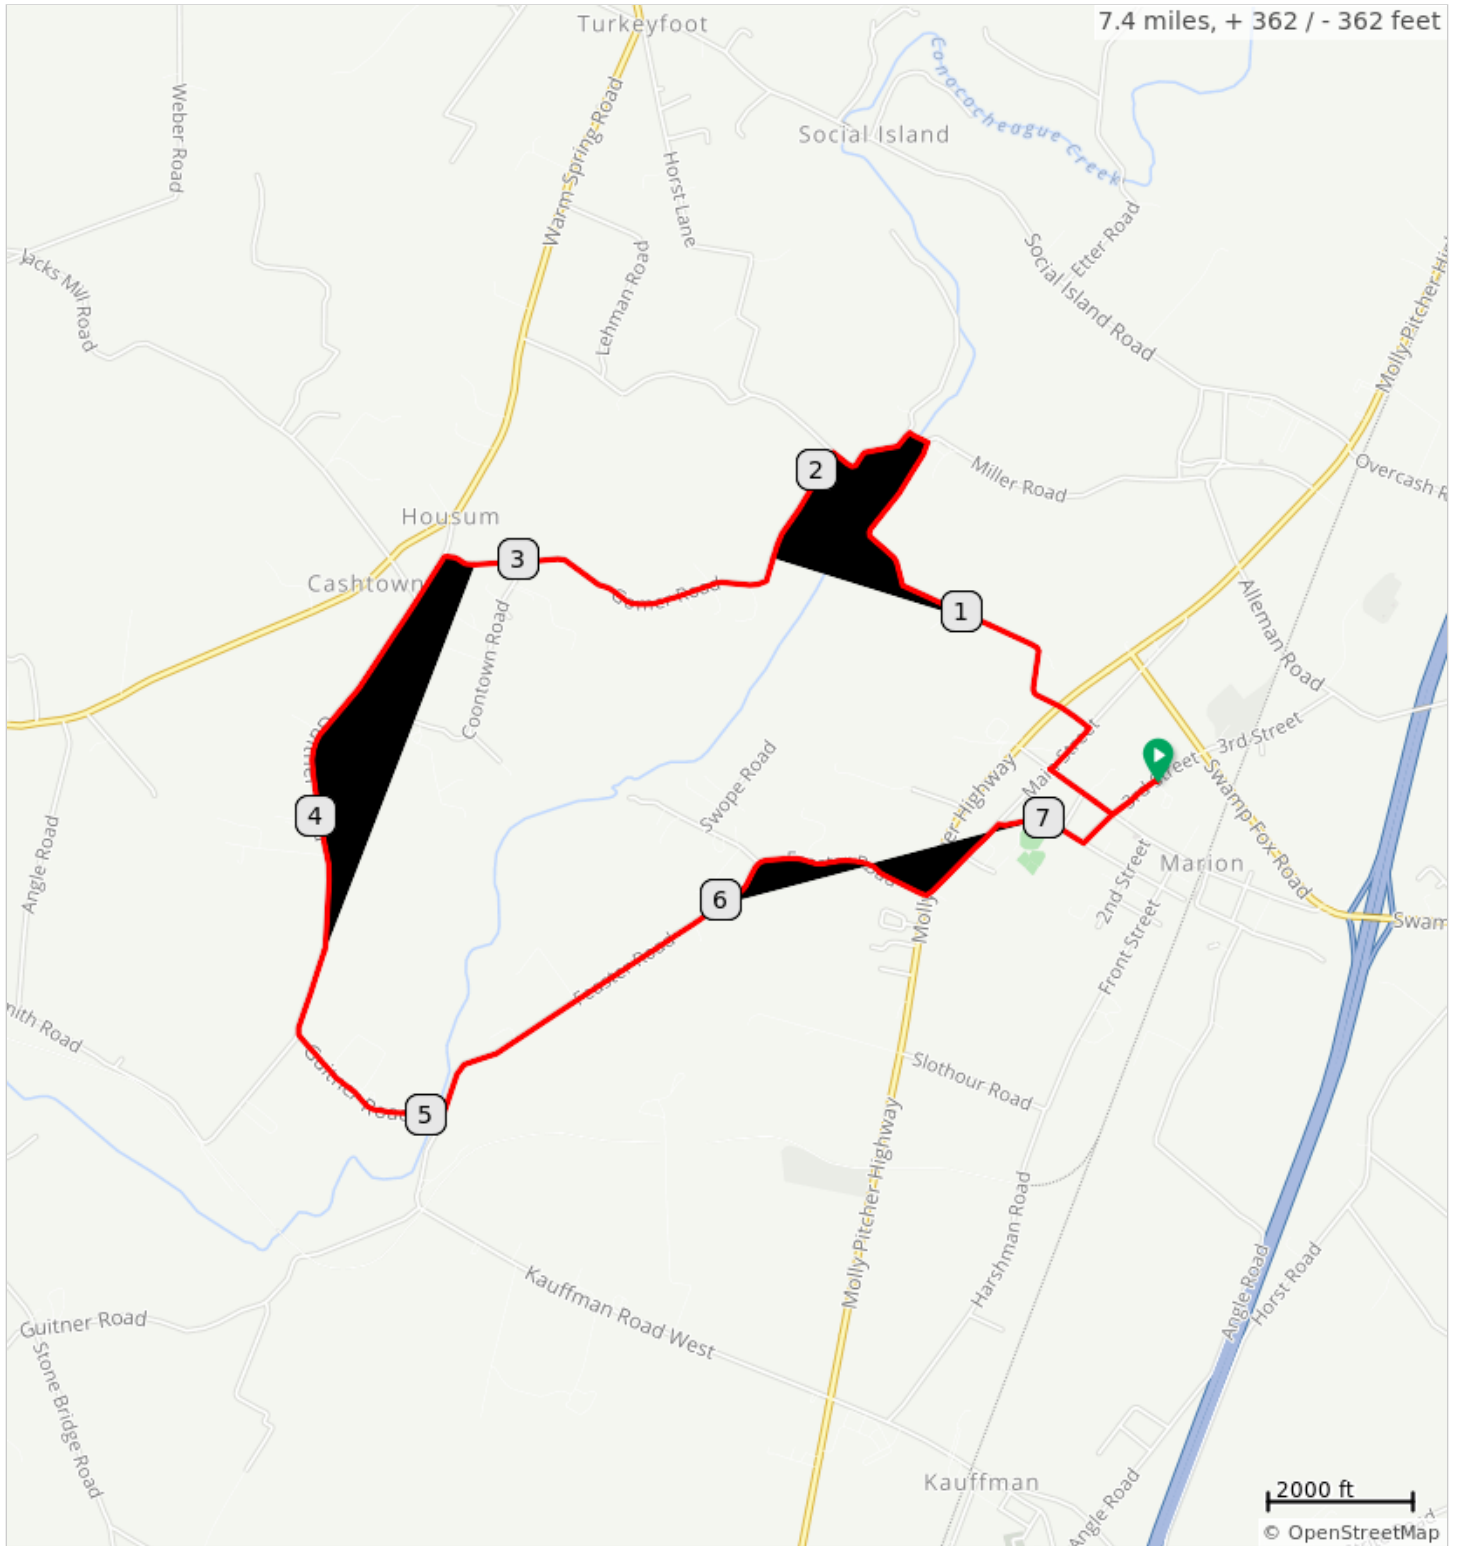

FCC Marion Elementary E 2023

Dist	Note
0.0	Start of route
0.0	L out of parking lot onto 3rd Street
0.1	R onto Colorado Street
0.4	R onto Main Street
0.5	L onto Myers Street
0.6	Straight across Rt 11 onto Frederick Mill Rd
1.6	L onto Miller Road
1.7	L onto Miller Road
1.9	L onto Gomer Road
3.2	L onto Guitner Road
5.0	L onto Lehman Road
6.6	Straight across Rt 11 and then Turn L onto Main Street
6.9	R onto Kennedy Street
7.1	L onto 3rd Street
7.4	TStraight across Colorado St and back to parking lot
7.4	End of route

7.4 miles. +349/-349 feet