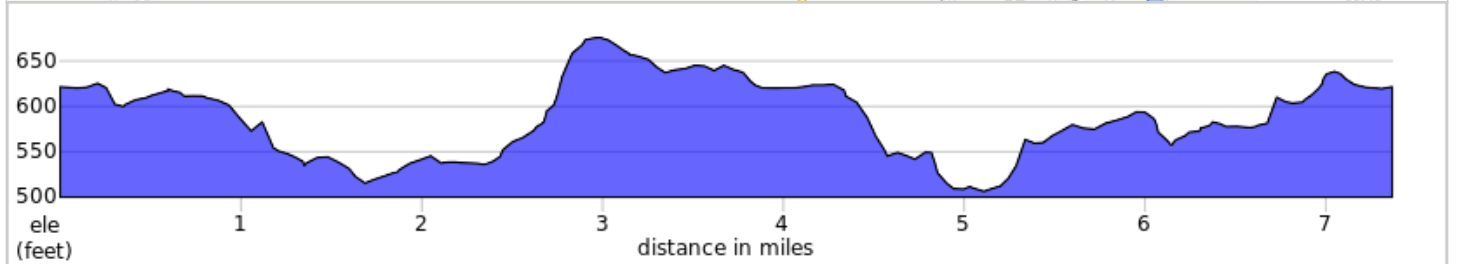

FCC Marion Elementary E 2023

Dist	Note
0.0	Start of route
0.0	L out of parking lot onto 3rd Street
0.1	R onto Colorado Street
0.4	R onto Main Street
0.5	L onto Myers Street
0.6	Straight across Rt 11 onto Frederick Mill Rd
1.6	L onto Miller Road
1.7	L onto Miller Road
1.9	L onto Gomer Road
3.2	L onto Guitner Road
5.0	L onto Lehman Road
6.6	Straight across Rt 11 and then Turn L onto Main Street
6.9	R onto Kennedy Street
7.1	L onto 3rd Street
7.4	TStraight across Colorado St and back to parking lot
7.4	End of route

7.4 miles. +349/-349 feet