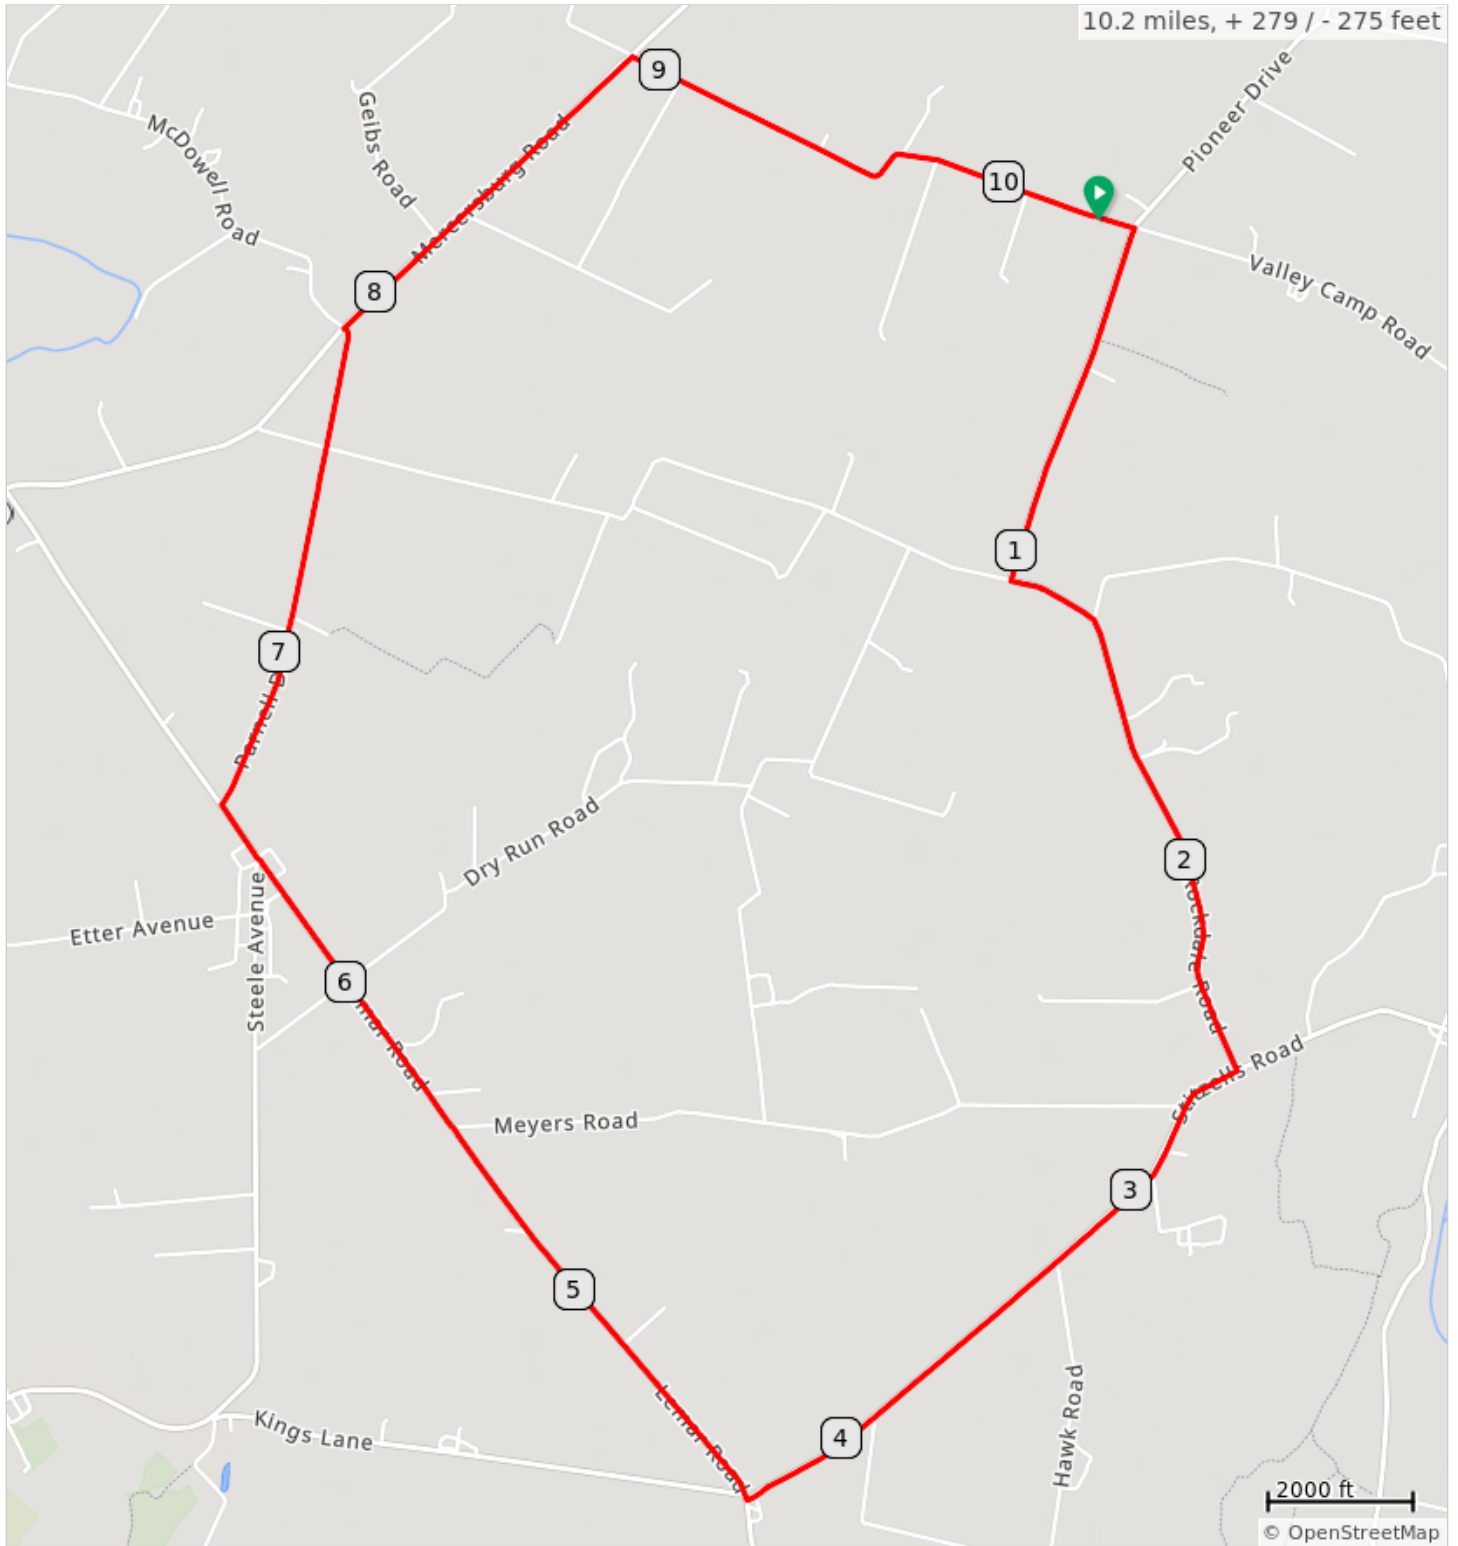

FCC Le Tour De Brandts TT 2023

FCC Le Tour De Brandts TT 2023

Dist	Note
0.0	Start of route
0.1	R onto Pioneer Drive
1.1	L onto Rockdale Rd
2.6	R onto Stitzells Rd
4.3	R onto Lemar Rd
6.6	R onto Parnell Dr
7.9	R onto PA-416 N
8.9	R onto Brandts Church Rd
10.2	Finish of TT

10.2 miles. +264/-257 feet
