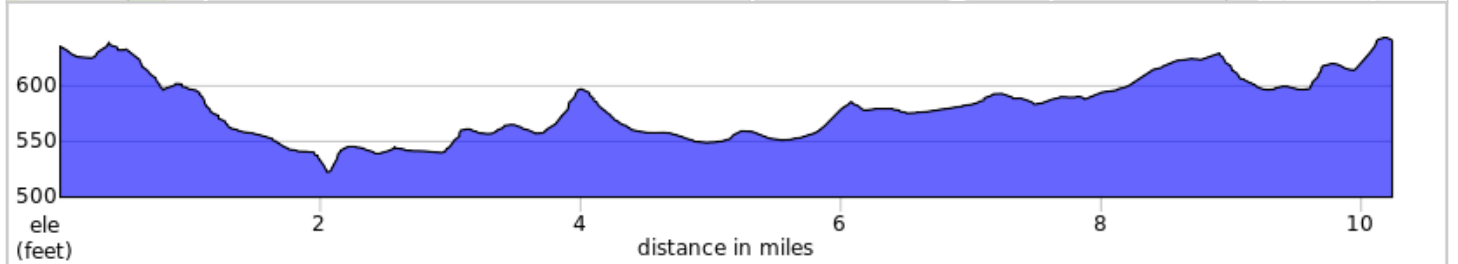

FCC Le Tour De Brandts TT 2023

FCC Le Tour De Brandts TT 2023

Dist	Note
0.0	Start of route
0.1	R onto Pioneer Drive
1.1	L onto Rockdale Rd
2.6	R onto Stitzells Rd
4.3	R onto Lemar Rd
6.6	R onto Parnell Dr
7.9	R onto PA-416 N
8.9	R onto Brandts Church Rd
10.2	Finish of TT

10.2 miles. +264/-257 feet
