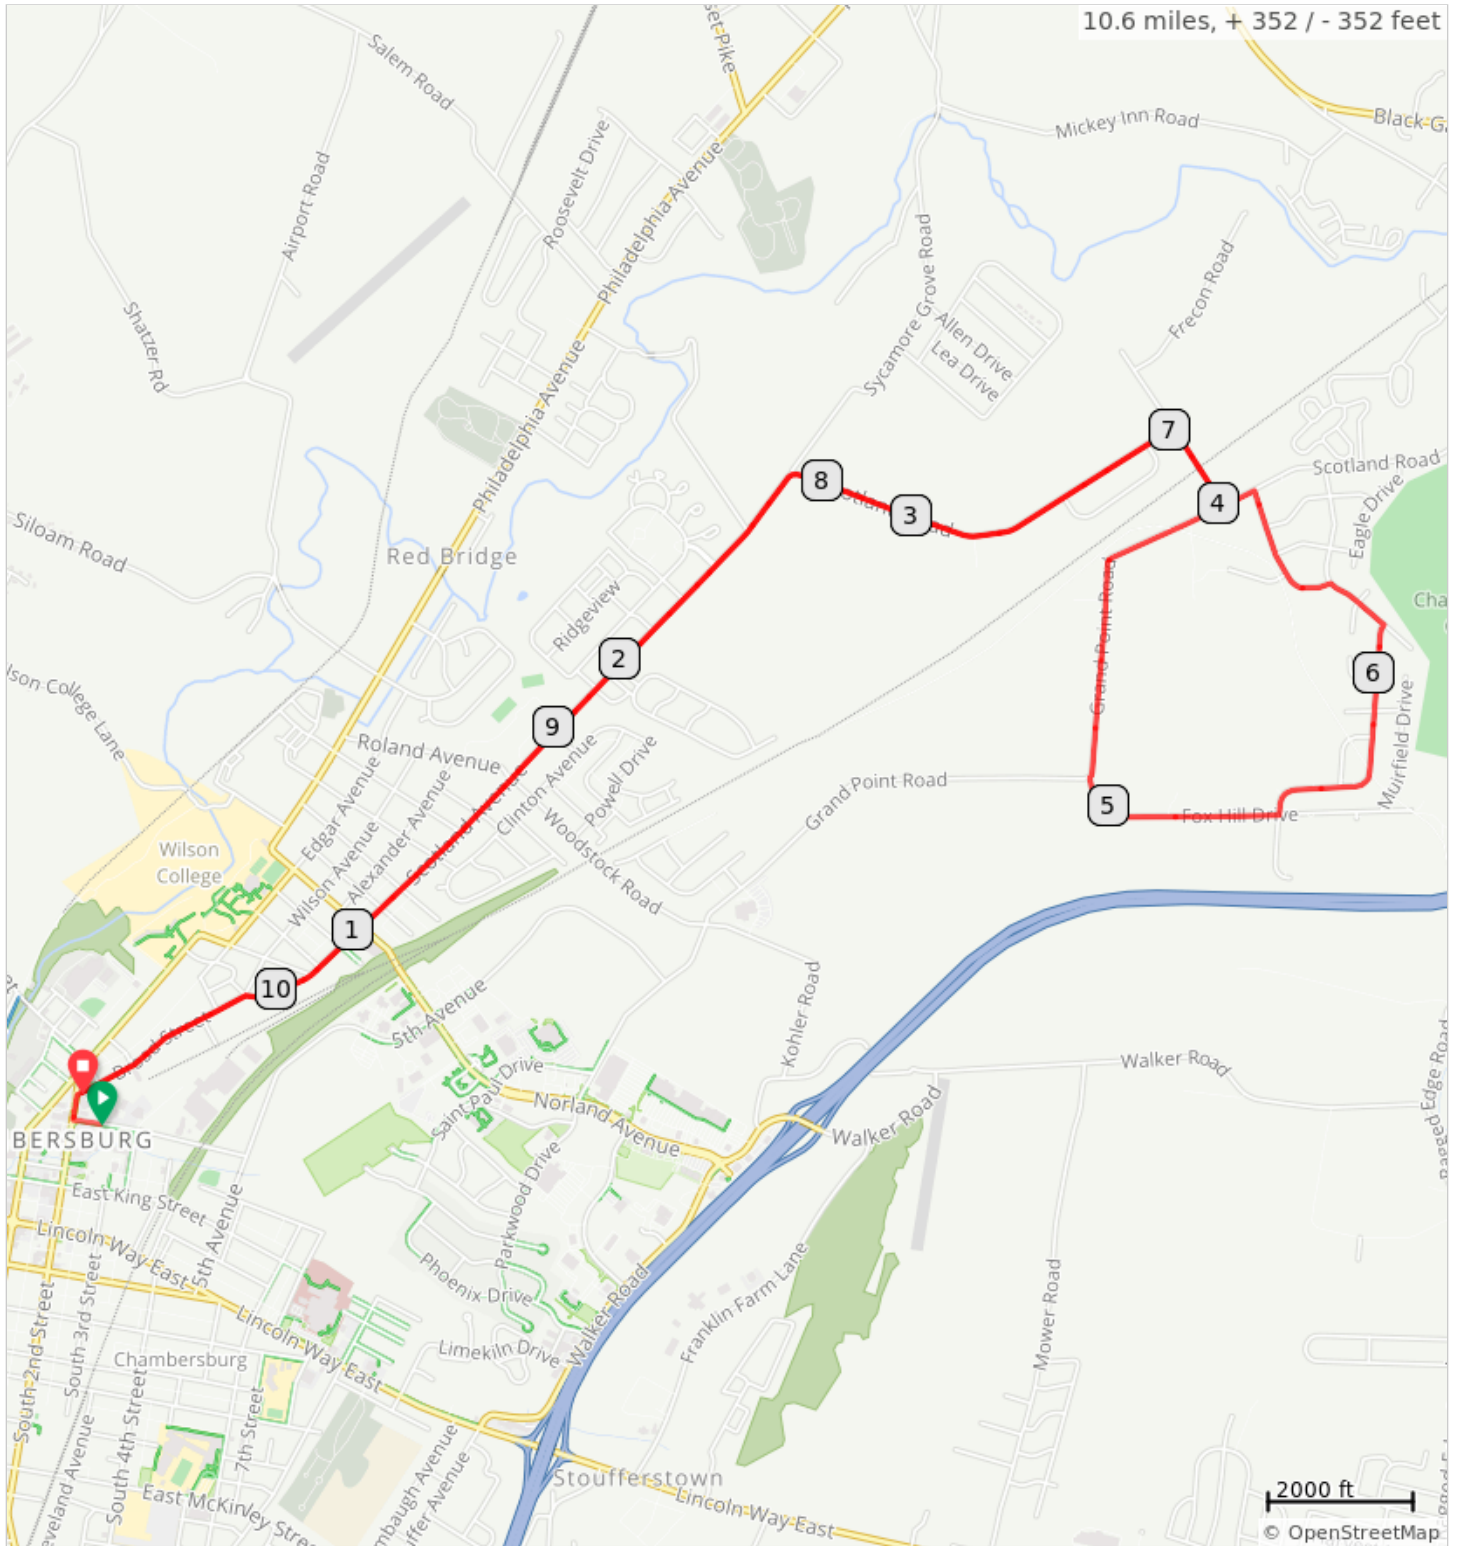

# FCC Gearhouse E 2020

Dist	Type	Note
0.0		Start of route
0.1		R Grant Street, R onto N. 2nd St., then R onto Broad Street
0.7		Slight R onto Scotland Avenue
1.0		Straight across Nordland Ave
1.6		Straight across Roland Ave/Woodstock Rd
2.7		R to stay on Scotland Rd
3.8		R to stay on Scotland Rd
4.0		R onto Grand Point Road
4.9		Stay L to stay on Grand Pointe/Fox Hill Rd
5.4		L onto Saint Andrews Drive
6.1		L onto Turnberry Drive
6.7		L onto Scotland Road
6.8		R to stay on Scotland Rd,
8.1		L to stay on Scotland Rd
10.1		Slight L onto Broad Street

10.1 miles. +346/-313 feet

Dist	Type	Note
10.6		L behind Grant Street loft into Gearhouse
10.6		End of route

0.5 miles. +0/-0 feet