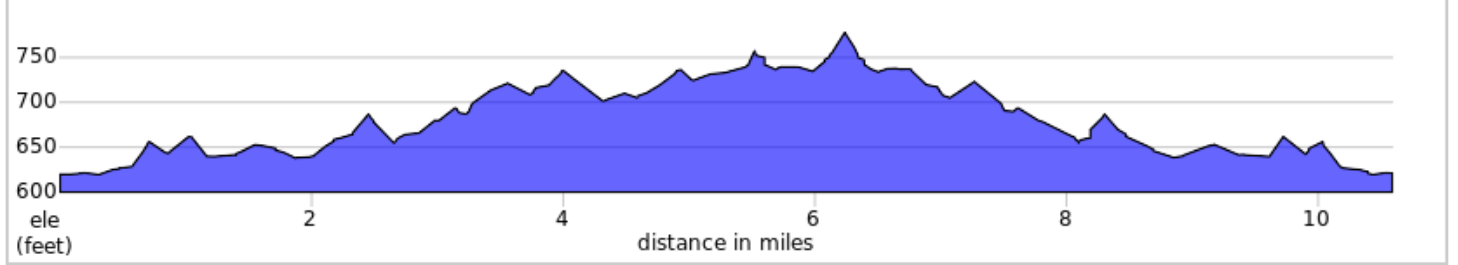

# FCC Gearhouse E 2020

Dist	Type	Note
0.0		Start of route
0.1		R Grant Street, R onto N. 2nd St., then R onto Broad Street
0.7		Slight R onto Scotland Avenue
1.0		Straight across Nordland Ave
1.6		Straight across Roland Ave/Woodstock Rd
2.7		R to stay on Scotland Rd
3.8		R to stay on Scotland Rd
4.0		R onto Grand Point Road
4.9		Stay L to stay on Grand Pointe/Fox Hill Rd
5.4		L onto Saint Andrews Drive
6.1		L onto Turnberry Drive
6.7		L onto Scotland Road
6.8		R to stay on Scotland Rd,
8.1		L to stay on Scotland Rd
10.1		Slight L onto Broad Street

10.1 miles. +346/-313 feet

Dist	Type	Note
10.6		L behind Grant Street loft into Gearhouse
10.6		End of route

0.5 miles. +0/-0 feet