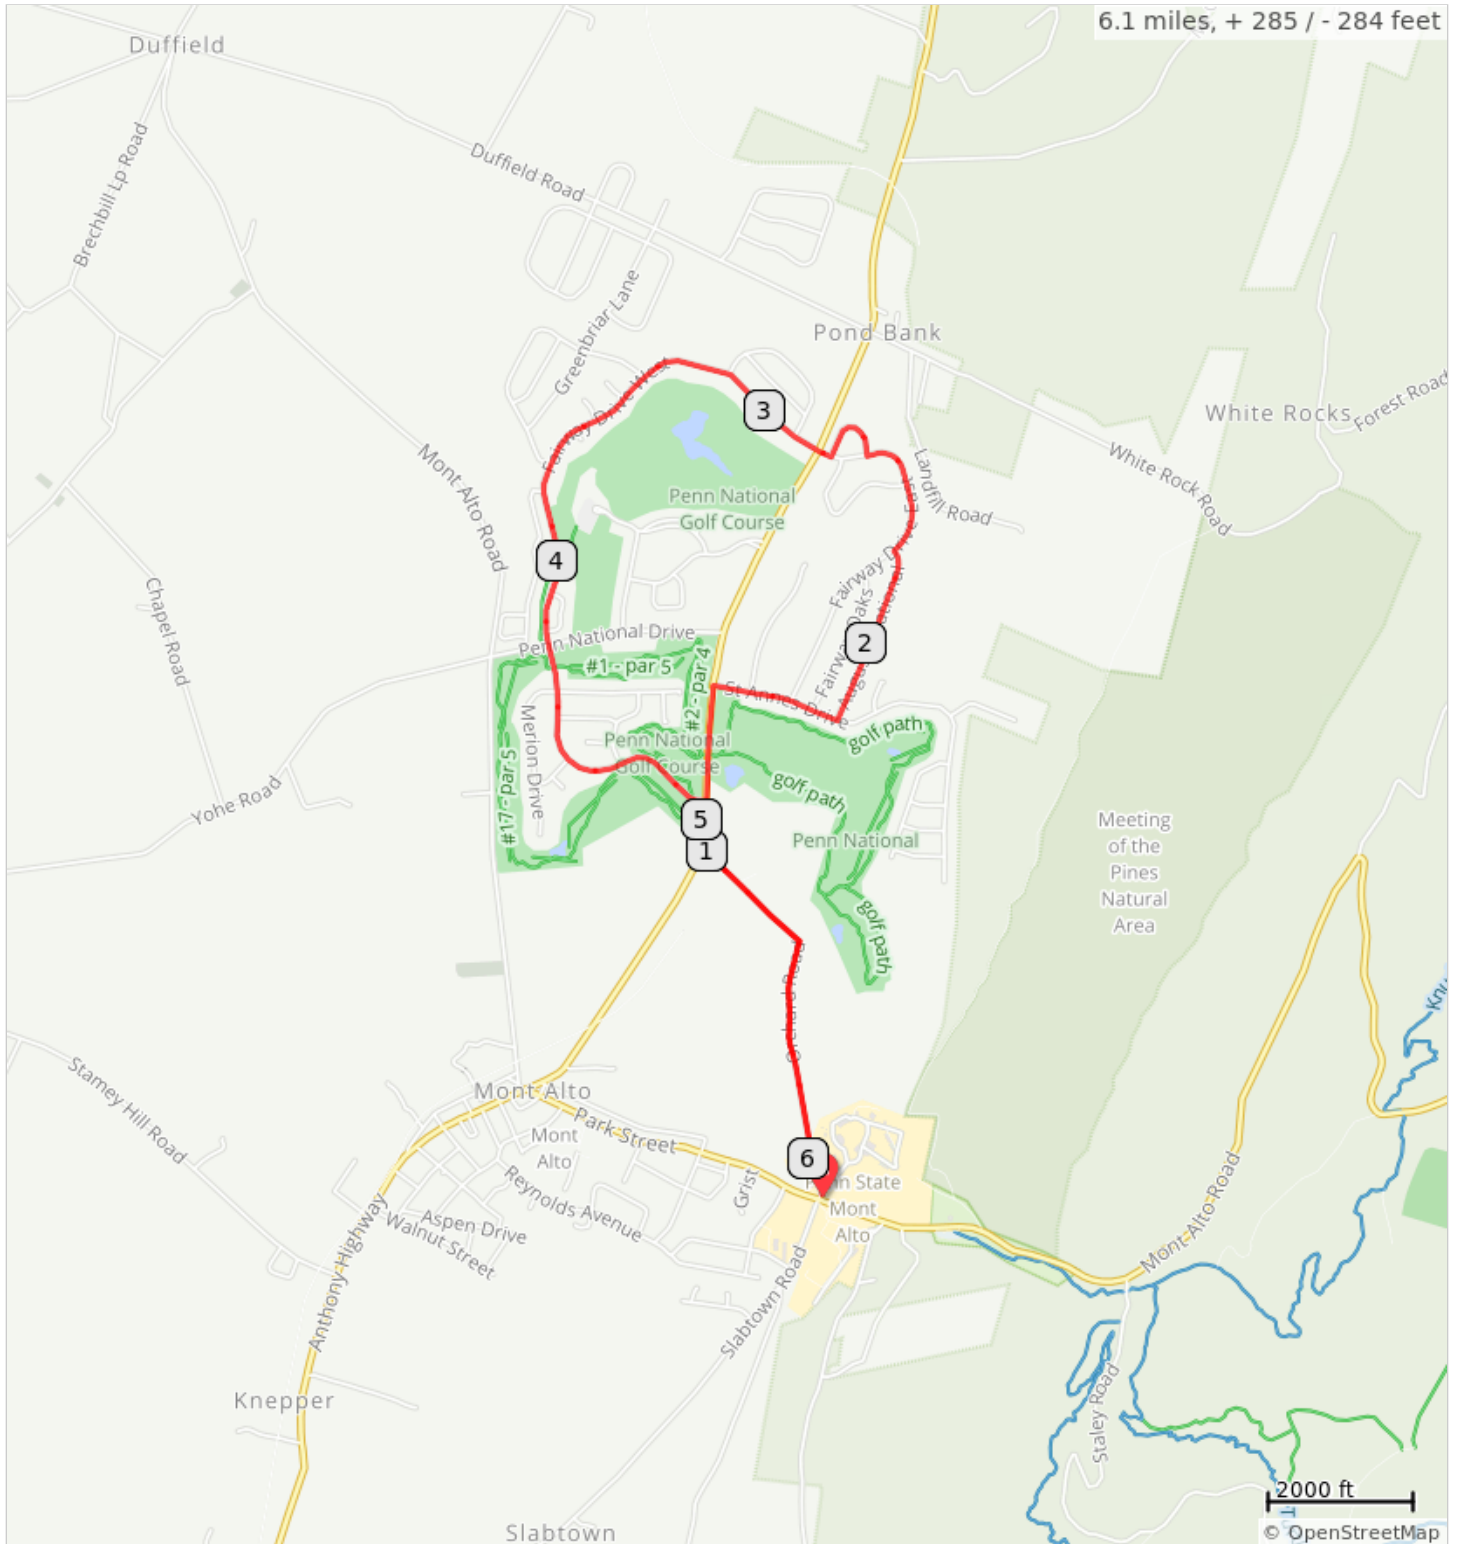

FCC E Mont Alto E 2019

Dist	Type	Note
0.0		Start of route
0.0		Out of Parking lot, Turn R onto Orchard Road
1.0		Slight R onto Anthony Highway, PA 997
1.4		R onto St Annes Drive
1.8		L onto Augusta National
2.3		R onto Fairway Drive East
2.6		R onto Pullhook Lane
2.8		R onto Fairway Drive East
2.8		Straight across Rt 997, becomes Fairway Drive West.
4.2		Straight across Penn National Drive, becomes Fairway Drive S
4.9		R onto Anthony Highway, PA 997
5.1		L onto Orchard Road
6.1		R onto Campus Drive
6.1		End of route

6.1 miles. +281/-282 feet