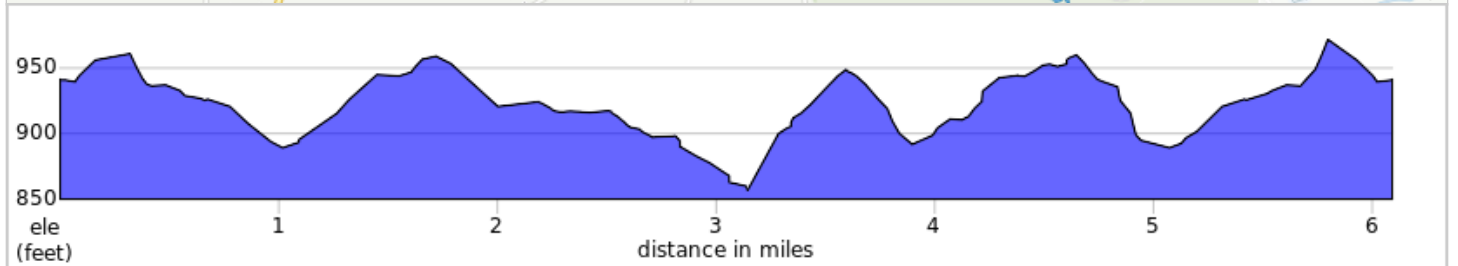

FCC E Mont Alto E 2019

Dist	Type	Note
0.0		Start of route
0.0		Out of Parking lot, Turn R onto Orchard Road
1.0		Slight R onto Anthony Highway, PA 997
1.4		R onto St Annes Drive
1.8		L onto Augusta National
2.3		R onto Fairway Drive East
2.6		R onto Pullhook Lane
2.8		R onto Fairway Drive East
2.8		Straight across Rt 997, becomes Fairway Drive West.
4.2		Straight across Penn National Drive, becomes Fairway Drive S
4.9		R onto Anthony Highway, PA 997
5.1		L onto Orchard Road
6.1		R onto Campus Drive
6.1		End of route

6.1 miles. +281/-282 feet