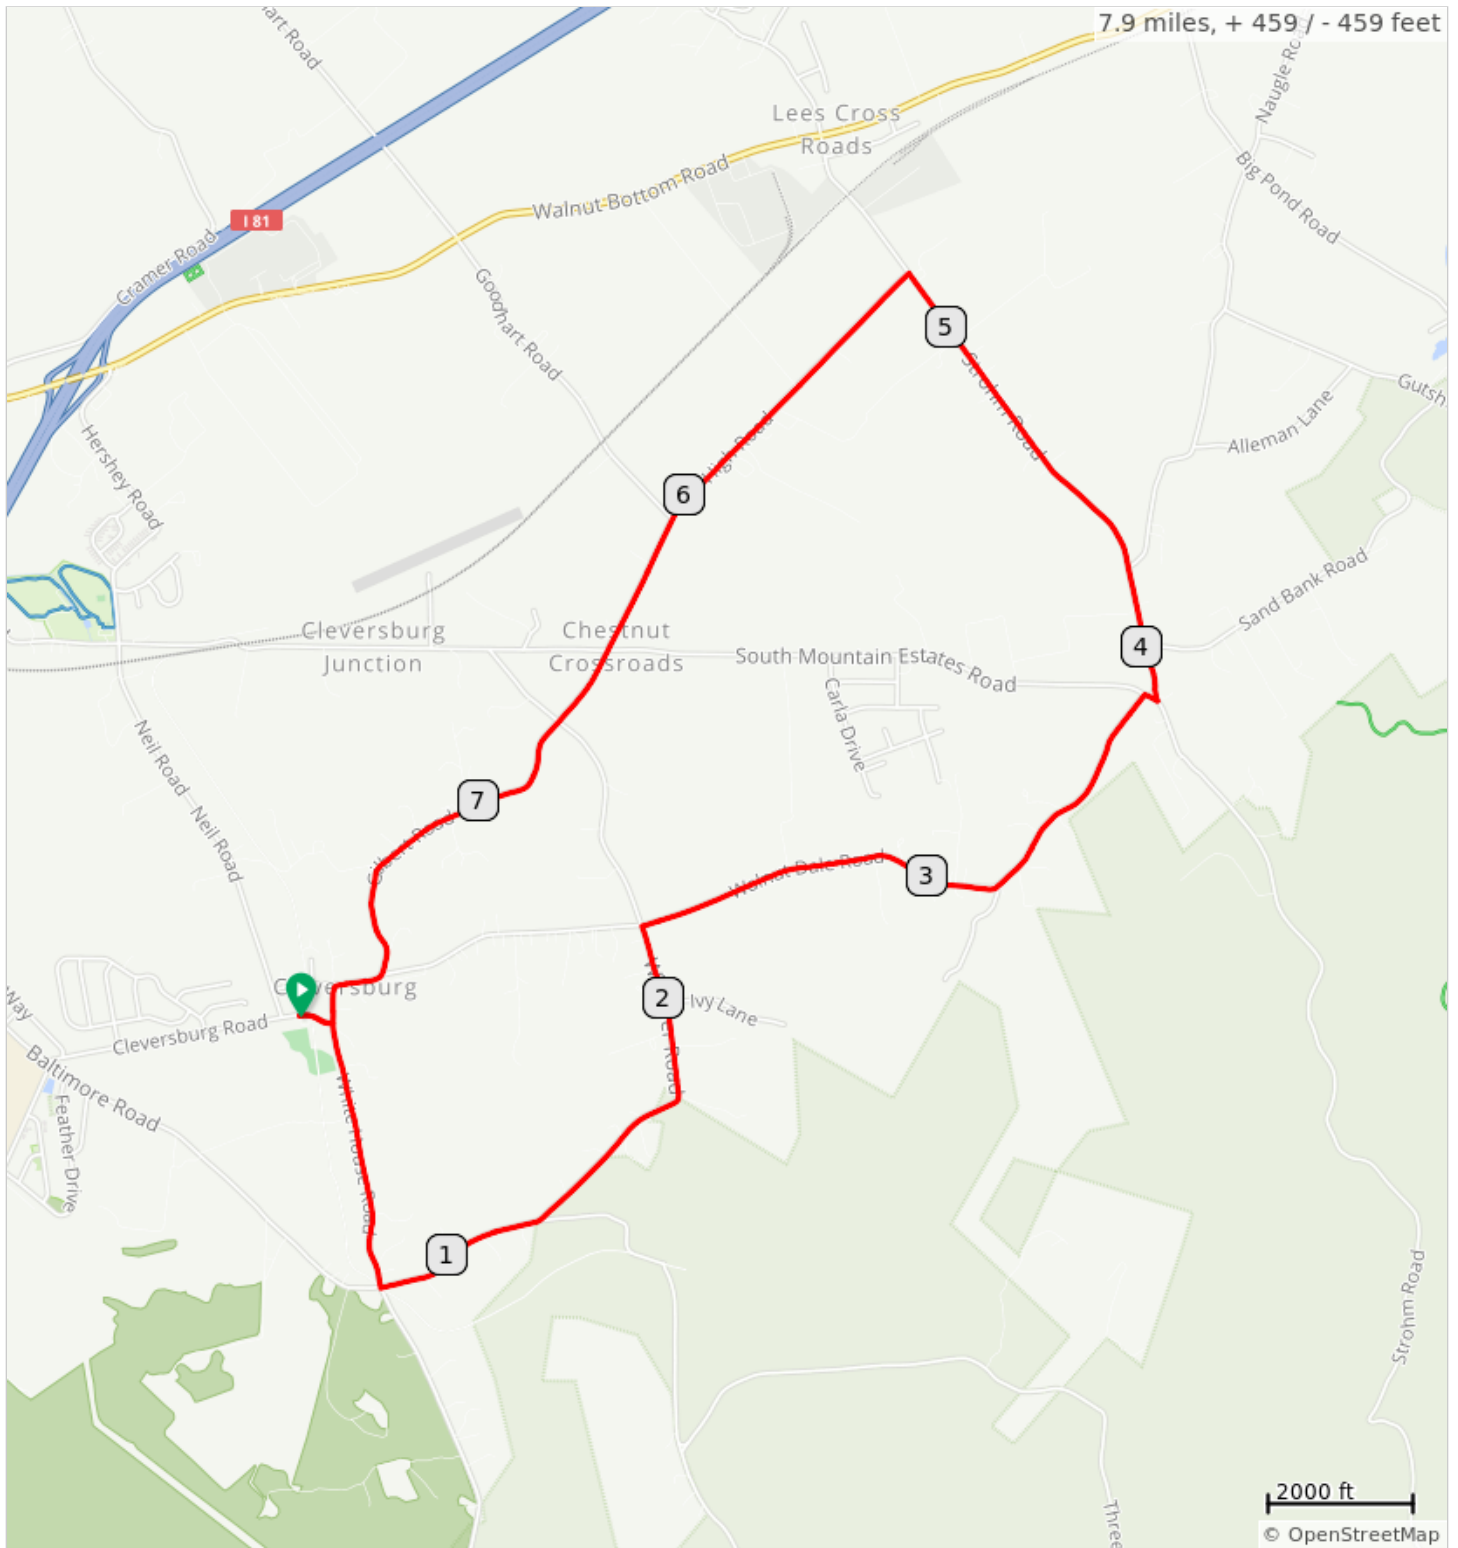

# FCC Cleversburg E 2022

Dist	Note
0.0	Start of route
0.1	R out of parking lot then R onto White House Rd
0.8	L onto Whitmer Rd
2.2	R onto Walnut Dale Rd
3.8	R to stay on Walnut Dale Rd
3.9	L onto Strohm Rd
5.2	L onto High Rd
6.5	Continue onto Gilbert Rd
7.6	Continue onto Cleversburg Rd
7.8	R to stay on Cleversburg Rd and back to parking lot
7.9	End of route

7.9 miles. +448/-448 feet

---