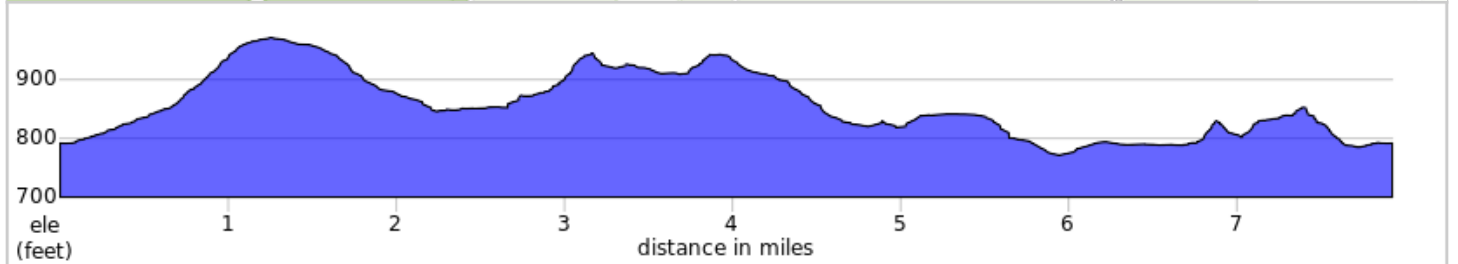

# FCC Cleversburg E 2022

Dist	Note
0.0	Start of route
0.1	R out of parking lot then R onto White House Rd
0.8	L onto Whitmer Rd
2.2	R onto Walnut Dale Rd
3.8	R to stay on Walnut Dale Rd
3.9	L onto Strohm Rd
5.2	L onto High Rd
6.5	Continue onto Gilbert Rd
7.6	Continue onto Cleversburg Rd
7.8	R to stay on Cleversburg Rd and back to parking lot
7.9	End of route

7.9 miles. +448/-448 feet

---