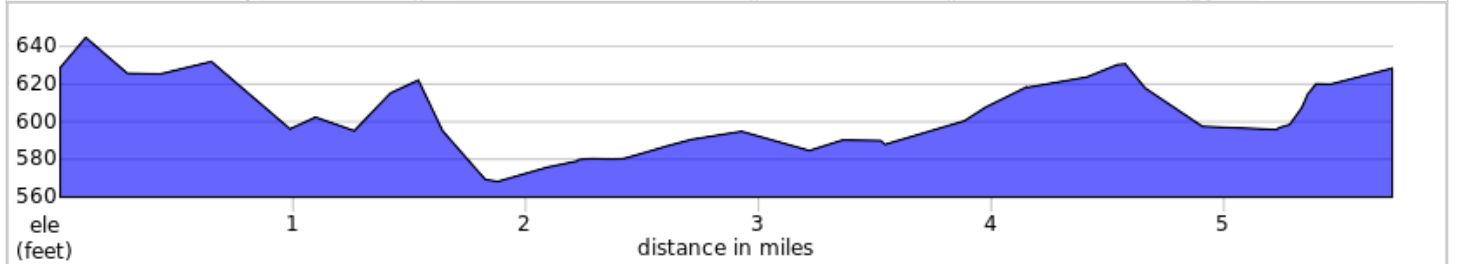

# FCC Brandts Church E 2019

Dist	Type	Note
0.0	←	L on Brandts Church Rd from church pavilion
0.3	→	R onto Pioneer Drive
1.3	→	R onto Huber Road
3.2	→	R onto Parnell Drive
3.5	→	R onto Mercersburg Road, PA 416
4.6	→	R onto Brandts Church Road and back to church
5.7	📍	End of route

5.7 miles. +125/-131 feet