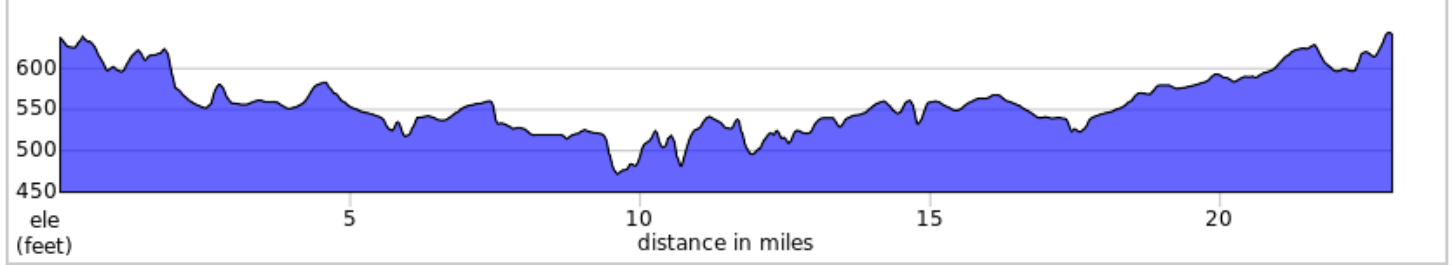

FCC Brandts Church C R 2023

Dist	Note
0.0	Start of route
0.1	R onto Pioneer Dr
1.1	R onto Huber Rd
1.4	L onto Woodcove Rd
2.0	R to stay on Woodcove Rd
3.1	R onto Meyers Rd
3.9	R onto Lemar Rd
4.4	L onto Harrytown Rd
4.7	L onto Steele Ave
5.7	Slight L onto Findley Rd
5.8	L to stay on Findley Rd
6.1	L onto Oellig Rd
8.7	Continue onto Anderson Rd
9.9	Continue onto Orchard Dr
10.5	Slight R onto Heisey Rd
11.2	L onto PA-16 W
11.9	R onto Findley Rd
13.6	R onto Fristone Rd

13.6 miles. +385/-482 feet

Dist	Note
14.6	R onto Oellig Rd
14.8	L onto Renninger Rd
16.1	Continue onto Lemar Rd
16.2	L onto Kings Ln
17.6	R onto Steele Ave
19.1	Slight L onto Lemar Rd
19.3	R onto Parnell Dr
20.6	R onto PA-416 N
21.6	R onto Brandts Church Rd
23.0	End of route

9.4 miles. +219/-137 feet