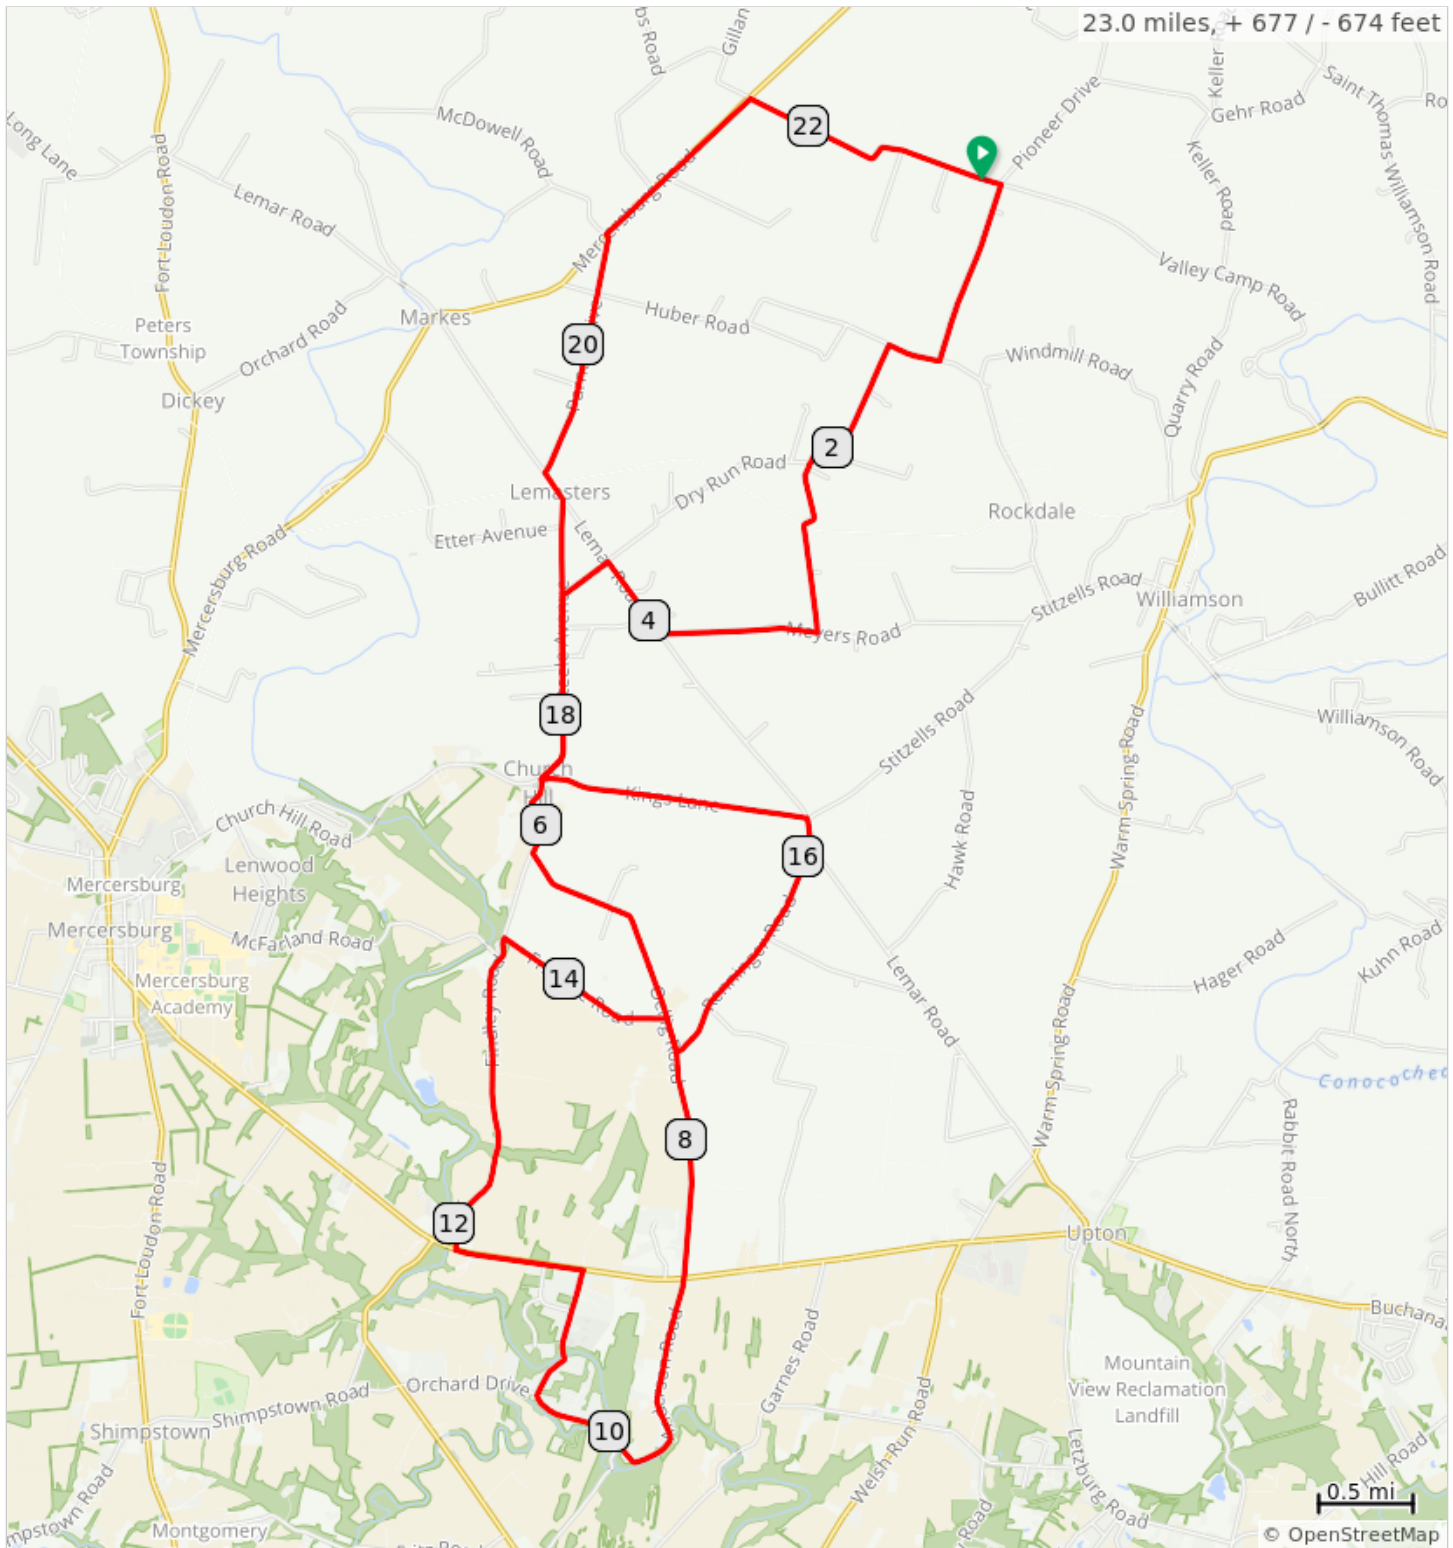

FCC Brandts Church C R 2023

Dist	Note
0.0	Start of route
0.1	R onto Pioneer Dr
1.1	R onto Huber Rd
1.4	L onto Woodcove Rd
2.0	R to stay on Woodcove Rd
3.1	R onto Meyers Rd
3.9	R onto Lemar Rd
4.4	L onto Harrytown Rd
4.7	L onto Steele Ave
5.7	Slight L onto Findley Rd
5.8	L to stay on Findley Rd
6.1	L onto Oellig Rd
8.7	Continue onto Anderson Rd
9.9	Continue onto Orchard Dr
10.5	Slight R onto Heisey Rd
11.2	L onto PA-16 W
11.9	R onto Findley Rd
13.6	R onto Fristone Rd

13.6 miles. +385/-482 feet

Dist	Note
14.6	R onto Oellig Rd
14.8	L onto Renninger Rd
16.1	Continue onto Lemar Rd
16.2	L onto Kings Ln
17.6	R onto Steele Ave
19.1	Slight L onto Lemar Rd
19.3	R onto Parnell Dr
20.6	R onto PA-416 N
21.6	R onto Brandts Church Rd
23.0	End of route

9.4 miles. +219/-137 feet