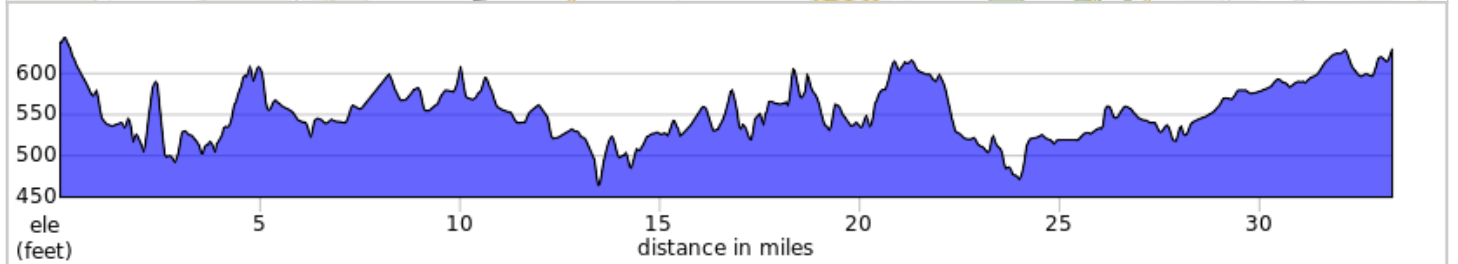

# FCC Brandts Church AB R 2023

FCC Brandts Church AB R 2023

Dist	Note
0.0	Start of route
0.3	L out of parking lot Continuing across Pioneer Drive and onto Valley Camp Rd
3.0	R onto Warm Springs Rd, PA-995 S
3.8	R onto Quarry Rd
4.2	Slight L onto Windmill Rd
5.5	L onto Rockdale Rd
6.8	R onto Stitzells Rd
8.5	L onto Lemar Rd
10.7	R onto Woods Rd
11.2	R onto PA-16 W/PA-995 S
11.3	L onto PA-995 S
17.2	Straight across Rt 75 onto Clay Lick Rd
19.3	R onto Shimpstown Rd
21.0	Straight across Rt 75
22.4	Continue onto Orchard Dr
23.1	R to stay on Orchard Dr

23.1 miles. +864/-992 feet

Dist	Note
23.7	Continue straight across bridge onto Anderson Rd
24.9	Straight across RT 16 onto Oellig Rd
26.3	L onto Fristone Rd
27.2	R onto Findley Rd
28.2	Findley Rd turns slightly R and becomes Steele Ave
29.7	Slight L onto Lemar Rd
29.8	R onto Parnell Dr
31.1	R onto PA-416 N
32.2	R onto Brandts Church Rd and back to church parking lot
33.3	End of route

10.2 miles. +292/-148 feet