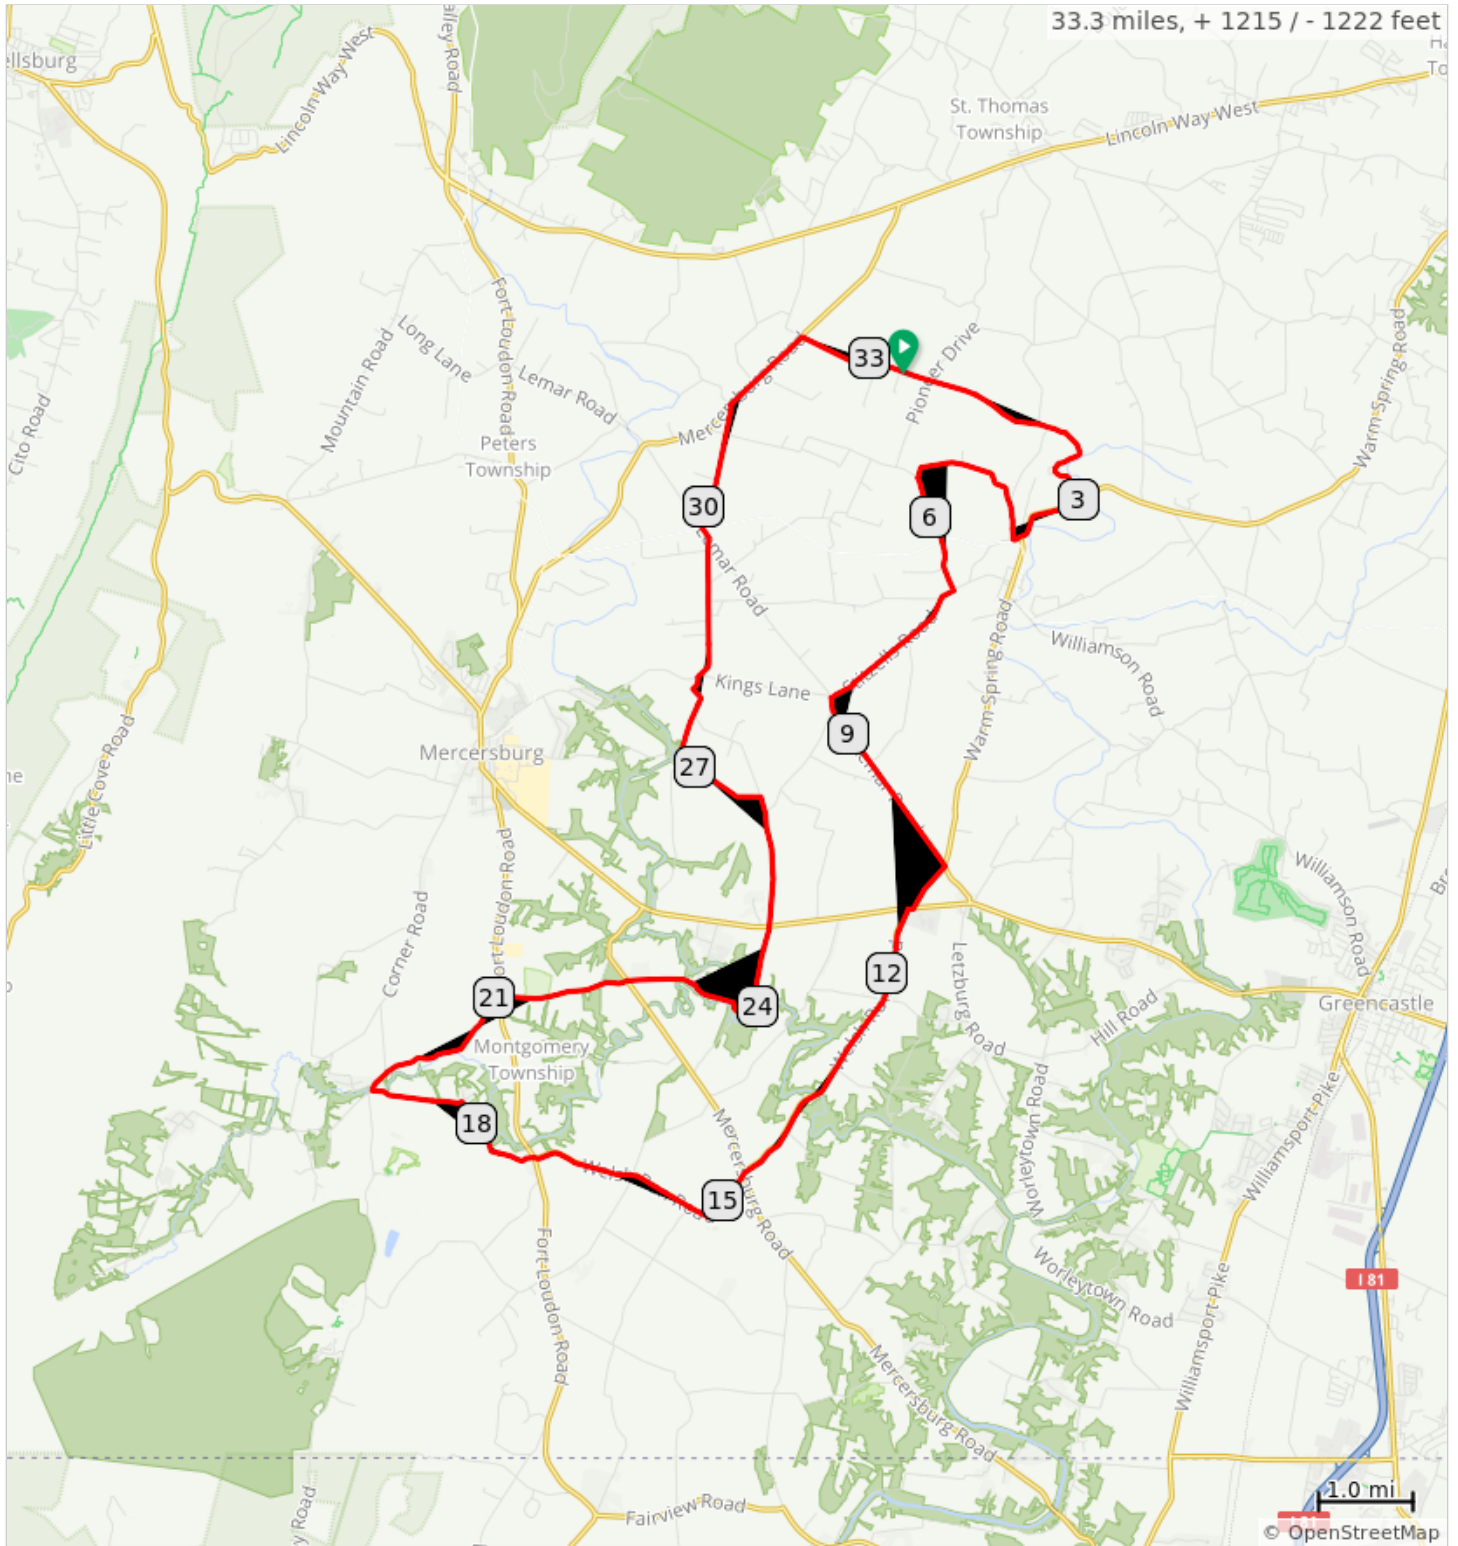

# FCC Brandts Church AB R 2023

FCC Brandts Church AB R 2023

Dist	Note
0.0	Start of route
0.3	L out of parking lot Continuing across Pioneer Drive and onto Valley Camp Rd
3.0	R onto Warm Springs Rd, PA-995 S
3.8	R onto Quarry Rd
4.2	Slight L onto Windmill Rd
5.5	L onto Rockdale Rd
6.8	R onto Stitzells Rd
8.5	L onto Lemar Rd
10.7	R onto Woods Rd
11.2	R onto PA-16 W/PA-995 S
11.3	L onto PA-995 S
17.2	Straight across Rt 75 onto Clay Lick Rd
19.3	R onto Shimpstown Rd
21.0	Straight across Rt 75
22.4	Continue onto Orchard Dr
23.1	R to stay on Orchard Dr

23.1 miles. +864/-992 feet

Dist	Note
23.7	Continue straight across bridge onto Anderson Rd
24.9	Straight across RT 16 onto Oellig Rd
26.3	L onto Fristone Rd
27.2	R onto Findley Rd
28.2	Findley Rd turns slightly R and becomes Steele Ave
29.7	Slight L onto Lemar Rd
29.8	R onto Parnell Dr
31.1	R onto PA-416 N
32.2	R onto Brandts Church Rd and back to church parking lot
33.3	End of route

10.2 miles. +292/-148 feet